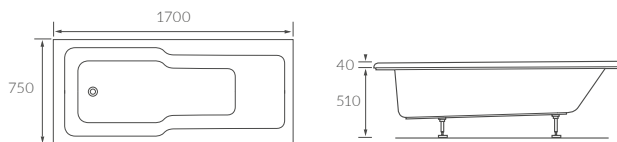

GRETA BATH

Capacity 190 litres