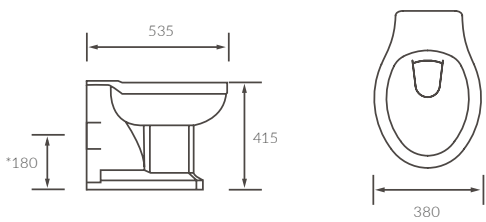

Coupling to soil stack: Straight out and straight down
Distance from soil pipe spigot to wall: 100mm
For use with concealed cistern

BACK TO WALL PAN