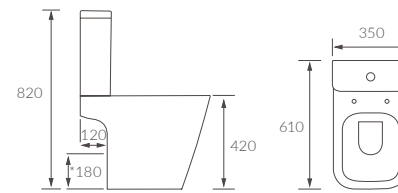

CLOSE COUPLED WC RIMLESS OPEN BACK SHORT PROJECTION

Coupling to soil stack:
Straight out and straight
down and left or right
Distance from soil pipe
spigot to wall: 205mm
Cistern inlet position:
Left