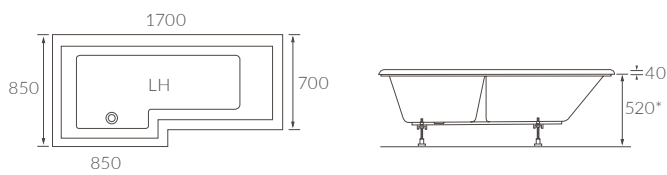

SHOWER BATHS

LINGMOOR 1700 L SHAPE SHOWER BATH LH AND RH

Overall height including screen 2050mm. Capacity 180 litres

*520mm with acrylic panel, 480mm with wood panel