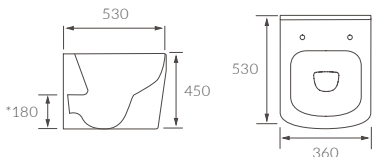

BACK TO WALL PAN COMFORT HEIGHT

Back to Wall Pan Coupling to soil stack:
Straight out and straight down
Distance from soil pipe spigot to wall: 95mm
For use with concealed cistern