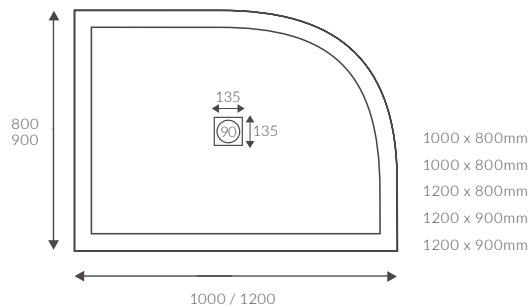

ULTRASLIM OFFSET QUADRANT TRAY

- 1000 x 800mm
- 1000 x 800mm
- 1200 x 800mm
- 1200 x 900mm
- 1200 x 900mm