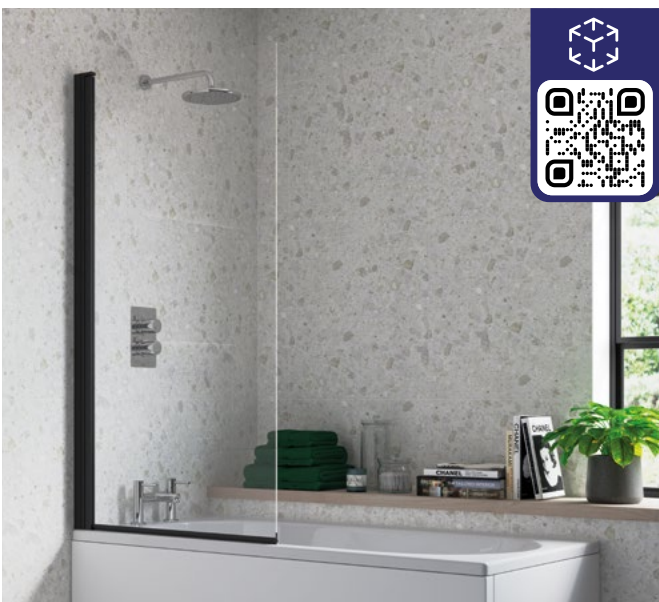

5 YEAR GUARANTEE
on Bath Screens

SINGLE STRAIGHT BATH SCREEN

Brushed Bronze BRIB108939 **£195**

- 6mm glass
- 1500mm high
- Easy clean glass
- 180° pivot
- Modern square profile

SINGLE STRAIGHT BATH SCREEN

Brushed Brass BRIB107501 **£195**

- 6mm glass
- 1500mm high
- Easy clean glass
- 180° pivot
- Contemporary brushed brass frame

SINGLE STRAIGHT BATH SCREEN

Black BRIB104939 **£185**

- 6mm glass
- 1500mm high
- Easy clean glass
- 180° pivot
- Contemporary matt black frame

BATH SCREENS

SINGLE STRAIGHT BATH SCREEN

Black Framed BRIB104940 **£195**

- 6mm glass
- 1500mm high
- Easy clean glass
- 180° pivot
- Contemporary matt black frame with 'crittall style' detail

SINGLE STRAIGHT BATH SCREEN