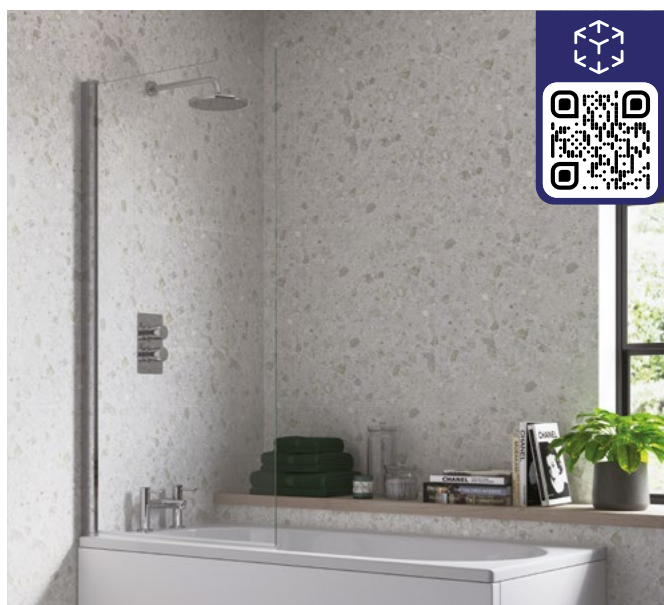

5 YEAR GUARANTEE
on Bath Screens

SINGLE STRAIGHT BATH SCREEN

Brushed Bronze BRIB108939 **£195**

- 6mm glass
- 1500mm high
- Easy clean glass
- 180° pivot
- Modern square profile

SINGLE STRAIGHT BATH SCREEN

Brushed Brass BRIB107501 **£195**

- 6mm glass
- 1500mm high
- Easy clean glass
- 180° pivot
- Contemporary brushed brass frame

SINGLE STRAIGHT BATH SCREEN

Black BRIB104939 **£185**

- 6mm glass
- 1500mm high
- Easy clean glass
- 180° pivot
- Contemporary matt black frame

BATH SCREENS

SINGLE STRAIGHT BATH SCREEN

Black Framed BRIB104940 **£195**

- 6mm glass
- 1500mm high
- Easy clean glass
- 180° pivot
- Contemporary matt black frame with 'crittall style' detail

SINGLE STRAIGHT BATH SCREEN

Glass BRIB3769 **£175**

- 6mm glass
- 1500mm high
- Easy clean glass
- 180° pivot
- Modern square profile

SINGLE STRAIGHT BATH SCREEN WITH RAIL

Glass BRIB3770 **£185**

- 6mm glass
- 1500mm high
- Easy clean glass
- 180° pivot
- Modern square profile
- Handle doubles up as practical towel rail