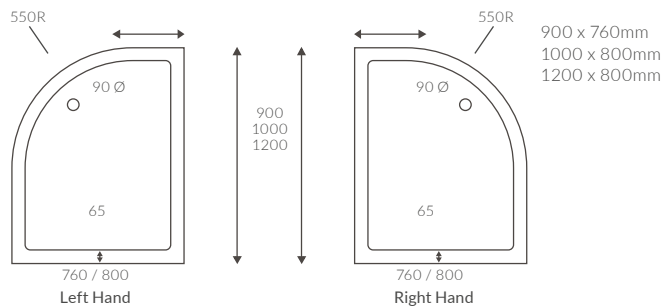

LOW PROFILE OFFSET QUADRANT TRAYS

*Tray waste is in a central position on this size tray