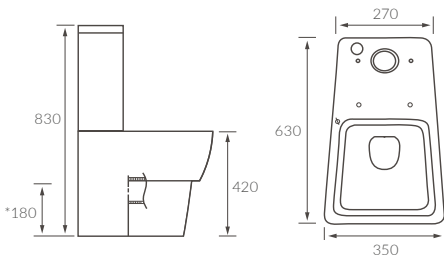

CLOSE COUPLED PAN AND CISTERN

Coupling to soil stack: Straight out and straight down
Distance from soil pipe spigot to wall: 225mm
Cistern inlet position: Left