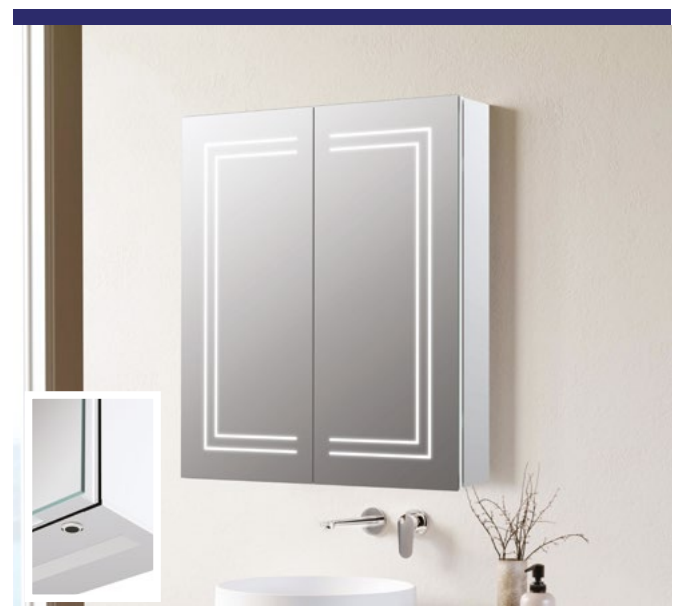

NOVO 2 DOOR CABINET

W600 x H700 x D135mm

BRIB106300

£595

- Front lit LED light strips • Soft close hinges
- Double sided mirrors • Infrared sensor • Demister pad
- Charging socket • IP44 rated • Cool lighting (6500k)
- 2 internal adjustable glass shelves
- 2 year guarantee