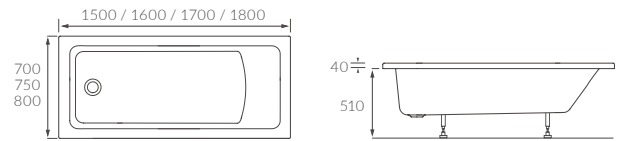

LINGMOOR SINGLE END BATH

Capacity 1500 x 700mm - 170 litres, 1600 x 700mm - 185 litres,
1700 x 700mm - 200 litres, 1700 x 750mm - 210 litres,
1800 x 800mm - 225 litres