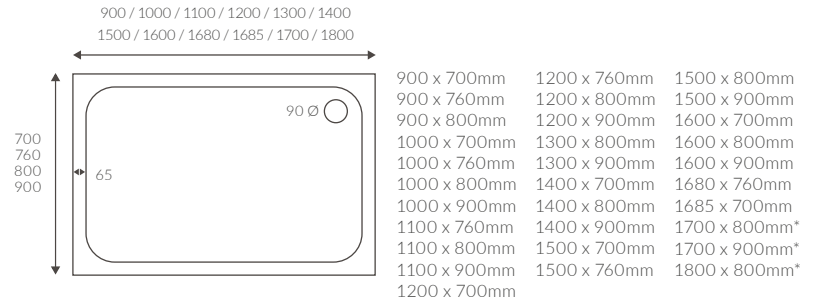

ULTRASLIM QUADRANT TRAY

ULTRASLIM OFFSET QUADRANT TRAY

- 1000 x 800mm
- 1000 x 800mm
- 1200 x 800mm
- 1200 x 900mm
- 1200 x 900mm

LOW PROFILE TRAYS 45MM HIGH

LOW PROFILE SQUARE TRAYS

LOW PROFILE RECTANGULAR TRAYS