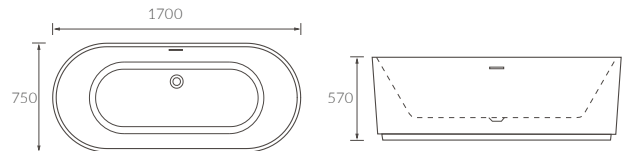

DALEHEAD FLOORSTANDING BATH

Capacity 260 litres