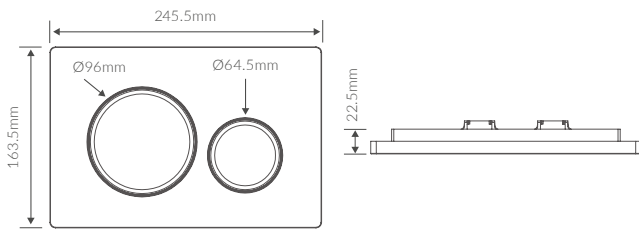

WALL HUNG FRAMES, CONCEALED CISTERNS & FLUSH PLATES

LOW HEIGHT WC FRAME
Height including pipe 762mm

WALL HUNG WC FRAME
Excl. Cistern

LOW HEIGHT WC FRAME
Incl. Cistern

WALL HUNG WC FRAME
Incl. Cistern

ROUND FLUSH PLATE