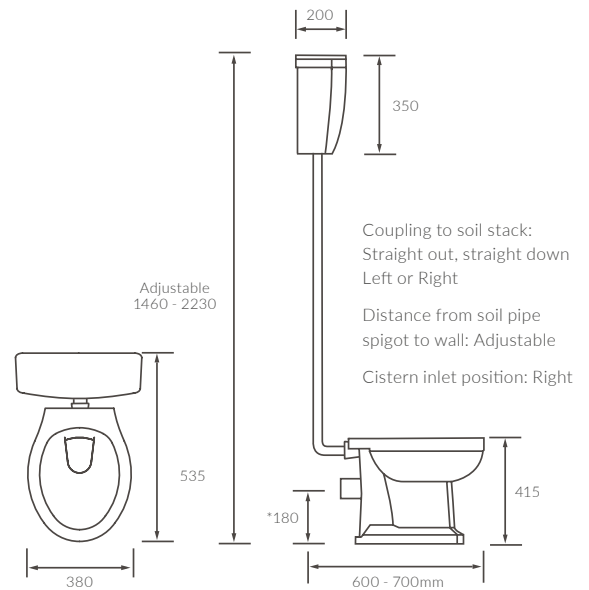

High Level Pan and Cistern

Coupling to soil stack: Straight out, straight down Left or Right
Distance from soil pipe spigot to wall: Adjustable
Cistern inlet position: Right