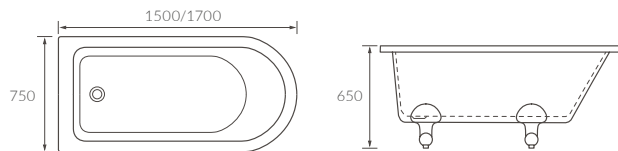

WASTWATER FLOORSTANDING BATH

W1500 capacity 220 litres

W1700 capacity 260 litres