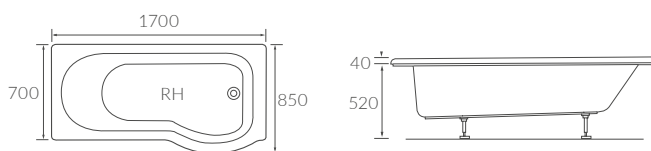

MITE 1700MM P SHAPE SHOWER BATH LH AND RH

Overall height including screen 2055mm. Capacity 200 litres