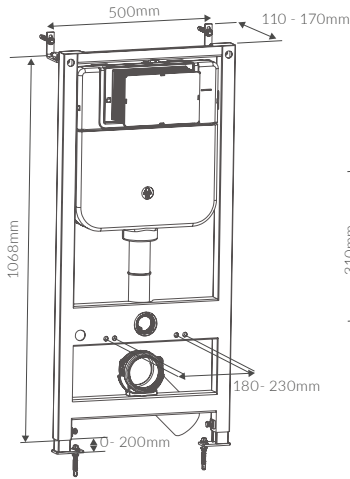

WALL HUNG WC FRAME
Excl. Cistern

WALL HUNG FRAMES, CONCEALED CISTERNS & FLUSH PLATES

LOW HEIGHT WC FRAME
Height including pipe 762mm