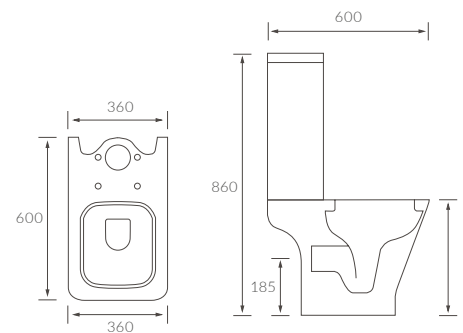

CLOSE COUPLED RIMLESS & COMFORT HEIGHT PAN AND CISTERN

Open back

Coupling to soil stack:
Straight out and straight down

Distance from soil pipe spigot to wall: 155mm

Cistern inlet position: Left