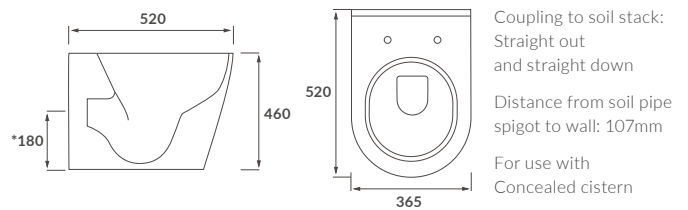

RIMLESS CLOSE COUPLED PAN AND CISTERN OPEN BACK

CLOSE COUPLED PAN AND CISTERN FULLY SHROUDED

RIMLESS BACK TO WALL PAN

RIMLESS BACK TO WALL PAN COMFORT HEIGHT

RIMLESS WALL HUNG PAN

BACK TO WALL PAN

TASMAN

RIMLESS CLOSE COUPLED PAN AND CISTERN FULLY SHROUDED