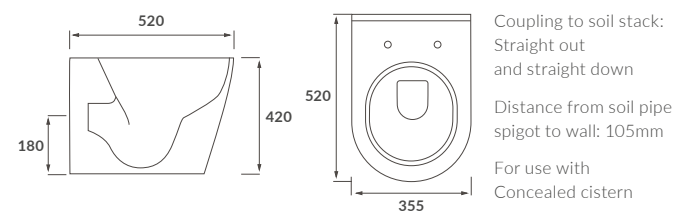

RIMLESS CLOSE COUPLED PAN AND CISTERN OPEN BACK

CLOSE COUPLED PAN AND CISTERN FULLY SHROUDED

RIMLESS BACK TO WALL PAN

RIMLESS BACK TO WALL PAN COMFORT HEIGHT

RIMLESS WALL HUNG PAN

BACK TO WALL PAN

TASMAN

RIMLESS CLOSE COUPLED PAN AND CISTERN FULLY SHROUDED