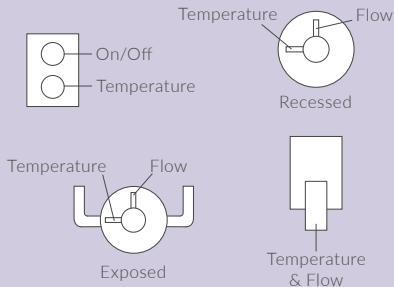

5 YEAR GUARANTEE
on all mixer showers*

Which shower valve to select...

Single outlet

Operates a single outlet only such as a slide rail kit OR a fixed showerhead.