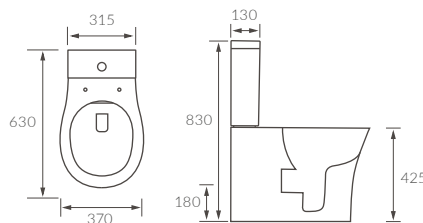

FULLY SHROUDED PAN AND CISTERN

Fully Shrouded
Coupling to soil stack:
Straight out and straight down
Distance from soil pipe spigot to wall: 194mm
Cistern inlet position: Right