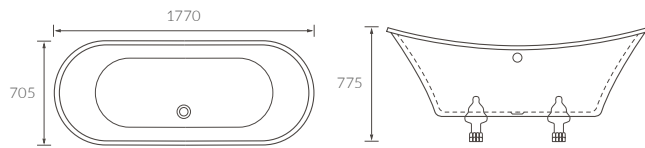

FREESTANDING BATHS

LOWESWATER FLOORSTANDING BATH

Capacity 195 litres