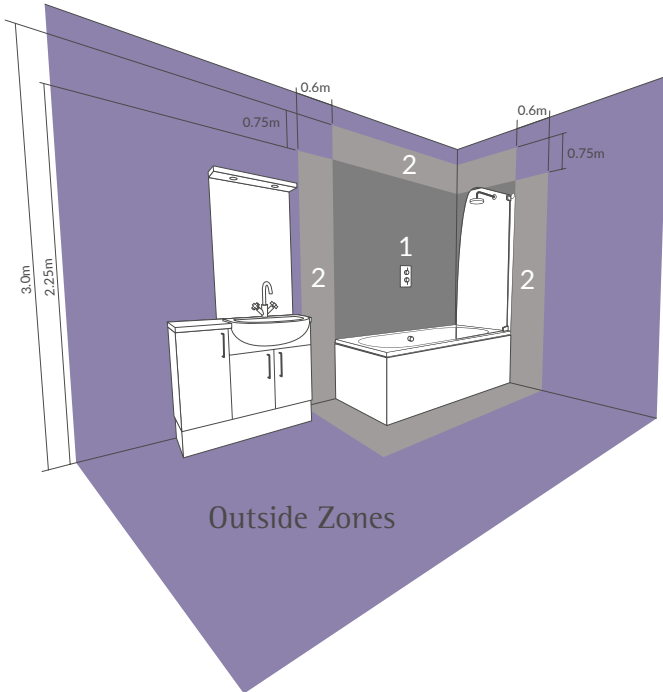

LIGHTING

Our stunning collection of bathroom lights are all IP44 rated and so suitable for use in zone two.

Zone 1

Electrical fittings in this zone require a separate extra low voltage and a minimum rating of IP65 (splash-proof).

Zone 2

Electrical fittings in this zone require a minimum rating of IP44 (splash-proof).

Outside Zones

Electrical fittings in this zone require no IP rating (unless cleaned by water jets).