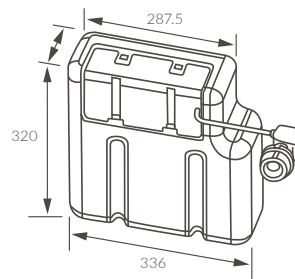

CONCEALED CISTERN - BOTTOM INLET