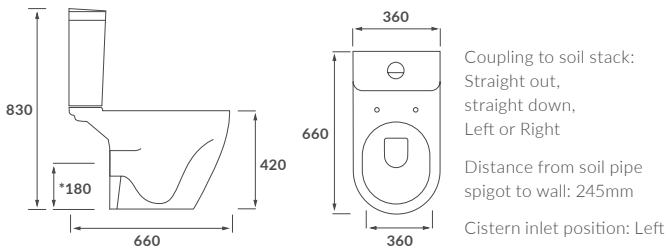

RIMLESS CLOSE COUPLED PAN AND CISTERN OPEN BACK

CLOSE COUPLED PAN AND CISTERN FULLY SHROUDED

RIMLESS BACK TO WALL PAN

RIMLESS BACK TO WALL PAN COMFORT HEIGHT

RIMLESS WALL HUNG PAN

BACK TO WALL PAN

TASMAN

RIMLESS CLOSE COUPLED PAN AND CISTERN FULLY SHROUDED