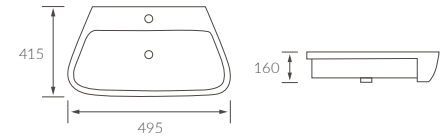

SEMI RECESSED BASIN
495 x 415mm