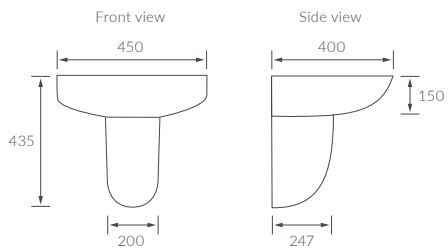

CHEVIOT

BASIN WITH FULL PEDESTAL

550 x 400mm

BASIN WITH SEMI PEDESTAL

550 x 400mm

BASIN WITH FULL PEDESTAL

450 x 400mm

BASIN WITH SEMI PEDESTAL