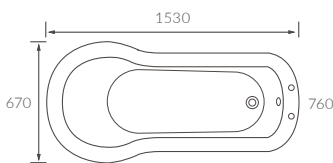

CONISTON BATH

Capacity 1530 x 670 x 760mm - 147 litres