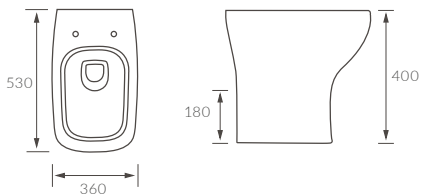

BACK TO WALL PAN

Coupling to soil stack: Straight out and straight down

Distance from soil pipe spigot to wall: 30mm

For use with concealed cistern