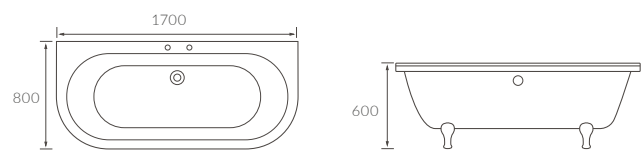

RYEDALE BATH

Capacity 182 litres