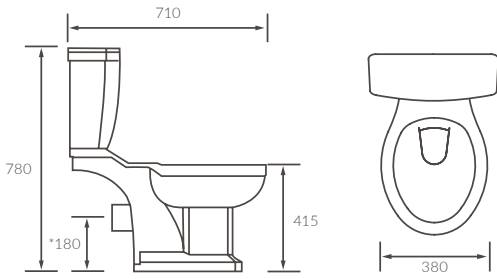

RENWICK

Coupling to soil stack: Straight out, straight down, Left or Right
Distance from soil pipe spigot to wall: 130mm
Cistern inlet position: Left

CLOSE COUPLED PAN AND CISTERN