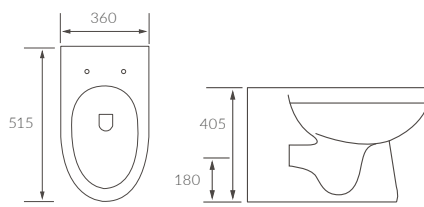

BACK TO WALL RIMLESS PAN

Coupling to soil stack:
Straight out and straight down
Distance from soil pipe spigot to wall: 110mm
For use with concealed cistern