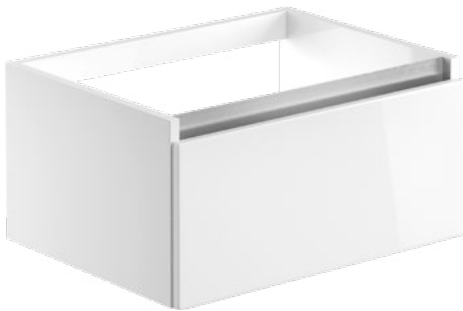

CHOOSE A WORKTOP (PAGE 47) AND WASHBOWL (PAGE 67)

WALL HUNG 600MM BASIN UNIT
W600 x H300 x D458mm

White Gloss	BRIB101525	£285	<i>No top</i>
Matt Latte	BRIB101550	£285