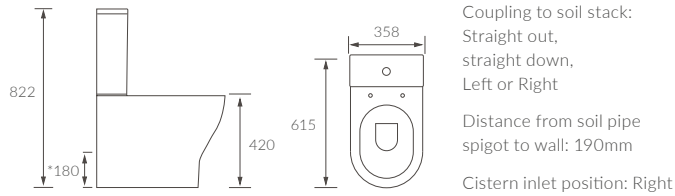

RIMLESS CLOSE COUPLED PAN AND CISTERN OPEN BACK

CLOSE COUPLED PAN AND CISTERN FULLY SHROUDED

RIMLESS BACK TO WALL PAN

RIMLESS BACK TO WALL PAN COMFORT HEIGHT

RIMLESS WALL HUNG PAN

BACK TO WALL PAN

TASMAN

RIMLESS CLOSE COUPLED PAN AND CISTERN FULLY SHROUDED