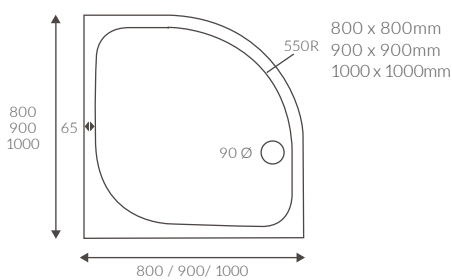

LOW PROFILE QUADRANT TRAYS