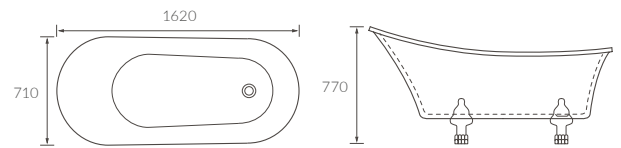

BURNMOOR FLOORSTANDING BATH

Capacity 165 litres