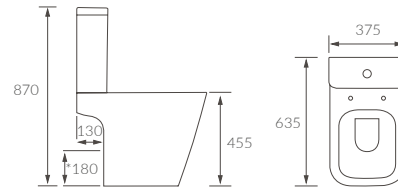

CLOSE COUPLED WC RIMLESS OPEN BACK COMFORT HEIGHT

Coupling to soil stack:
Straight out and straight
down and left or right
Distance from soil pipe
spigot to wall: 205mm
Cistern inlet position:
Left