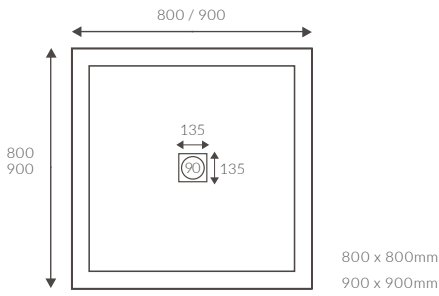

ULTRASLIM TRAYS 25MM HIGH

ULTRASLIM SQUARE TRAY