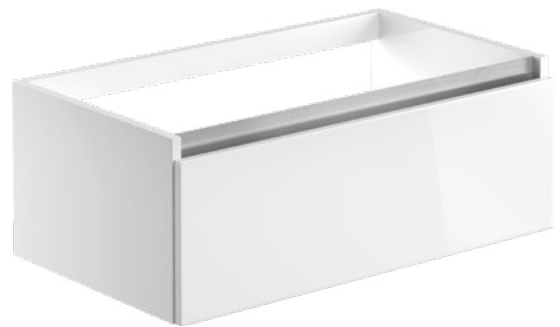

CHOOSE A WORKTOP (PAGE 47) AND WASHBOWL (PAGE 67)

WALL HUNG 815MM BASIN UNIT
W815 x H300 x D458mm

White Gloss	BRIB101527	£370	<i>No top</i>
Matt Latte	BRIB101552	£370