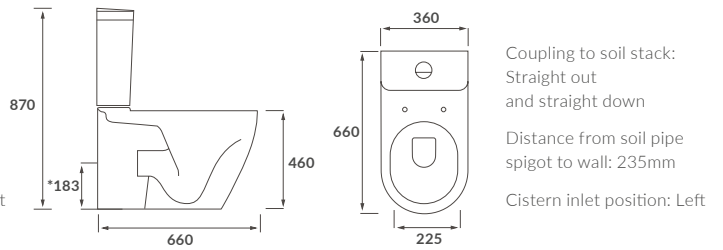

BASIN WITH SEMI PEDESTAL
555 x 430mm

SEMI RECESSED BASIN
555 x 435mm

**RIMLESS CLOSE COUPLED PAN AND CISTERN FULLY SHROUDED
COMFORT HEIGHT**