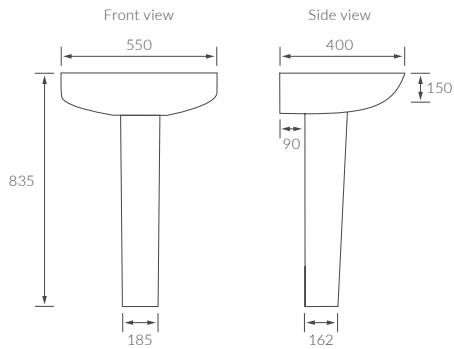

CHEVIOT

BASIN WITH FULL PEDESTAL

550 x 400mm

BASIN WITH SEMI PEDESTAL

550 x 400mm

BASIN WITH FULL PEDESTAL

450 x 400mm

BASIN WITH SEMI PEDESTAL