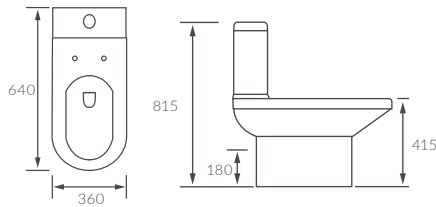

CLOSE COUPLED RIMLESS PAN AND CISTERN

Coupling to soil stack:
Straight out, straight down, Left or Right
Distance from soil pipe spigot to wall: 170mm
Cistern inlet position: Right