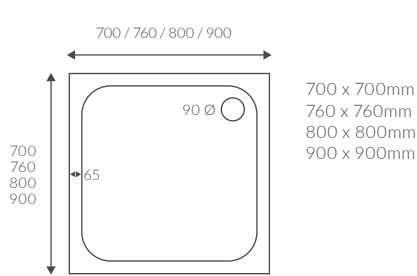

ULTRASLIM QUADRANT TRAY

ULTRASLIM OFFSET QUADRANT TRAY

- 1000 x 800mm
- 1000 x 800mm
- 1200 x 800mm
- 1200 x 900mm
- 1200 x 900mm

LOW PROFILE TRAYS 45MM HIGH

LOW PROFILE SQUARE TRAYS

LOW PROFILE RECTANGULAR TRAYS