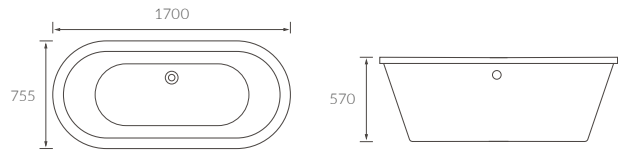

BLEABERRY SKIRTED BATH

Capacity 180 litres