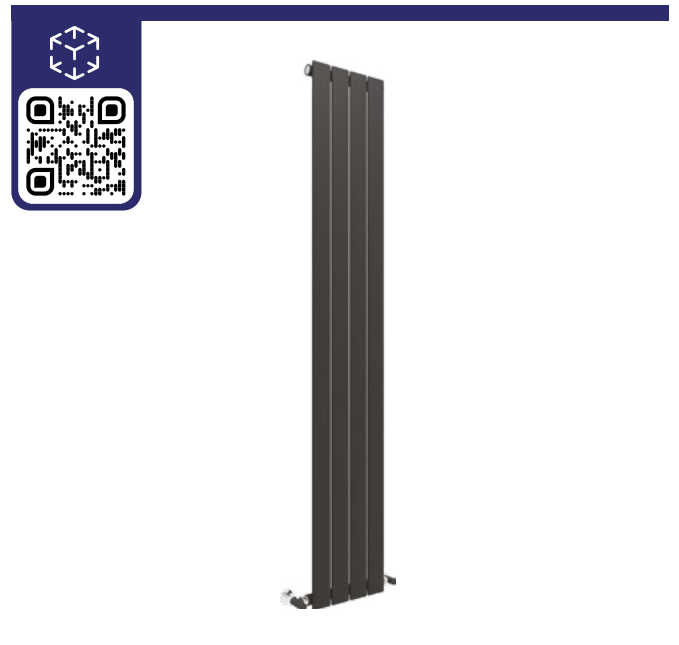

ALMERIA

W309 x H1800 x D45mm			
Anthracite	BTU's: 2443	BRIB103002	£300

- Suitable to be used in other rooms in the home
- Small footprint for maximum heat output

* Element kit is required see page 224