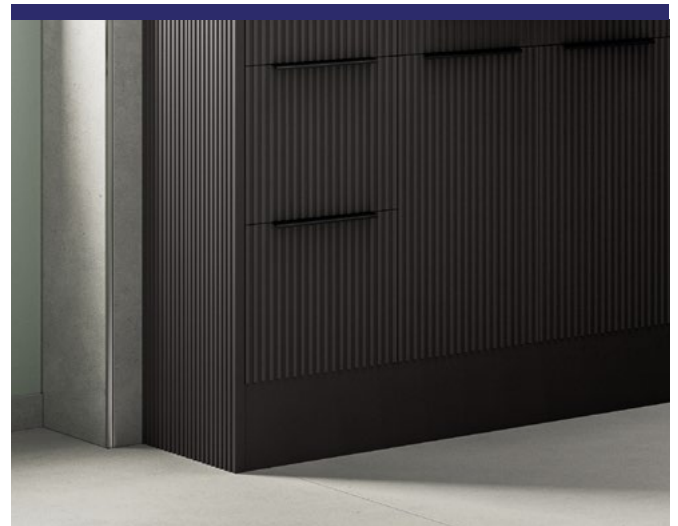

PLINTHS & PANELS

2.4m Plinth (height 150mm)			
Matt White	BRIB106158	£82	
Matt Graphite Grey	BRIB106170	£82	
Base End Panel 330 x 900mm			
Matt White	BRIB106159	£138	
Matt Graphite Grey	BRIB106171	£138	
Tall End Panel 330 x 2200mm			
Matt White	BRIB106160	£272	
Matt Graphite Grey	BRIB106172	£272	

*Height excludes legs