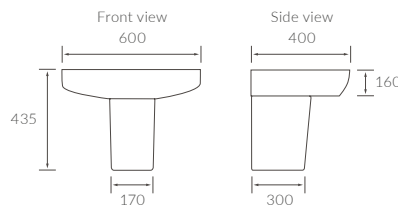

BASIN WITH FULL PEDESTAL
600 x 400mm

BASIN WITH SEMI PEDESTAL
600 x 400mm