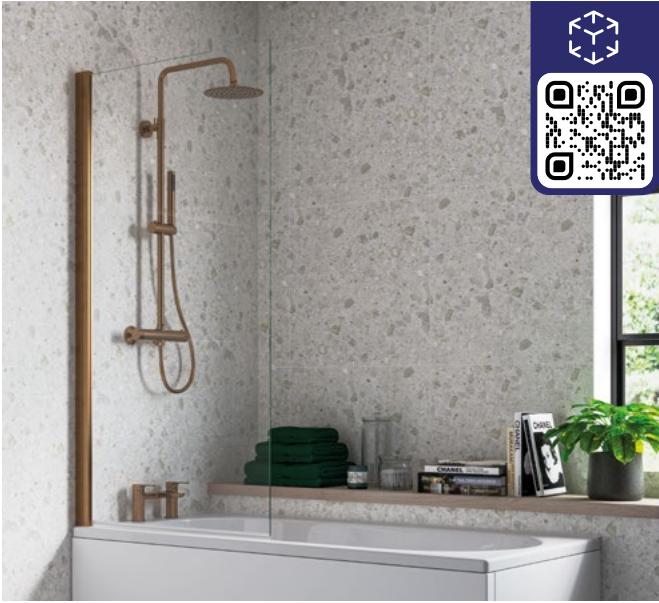

5 YEAR GUARANTEE
on Bath Screens

SINGLE STRAIGHT BATH SCREEN

Brushed Bronze BRIB108939 **£195**

- 6mm glass
- 1500mm high
- Easy clean glass
- 180° pivot
- Modern square profile

SINGLE STRAIGHT BATH SCREEN

Brushed Brass BRIB107501 **£195**

- 6mm glass
- 1500mm high
- Easy clean glass
- 180° pivot
- Contemporary brushed brass frame

SINGLE STRAIGHT BATH SCREEN

Black BRIB104939 **£185**

- 6mm glass
- 1500mm high
- Easy clean glass
- 180° pivot
- Contemporary matt black frame