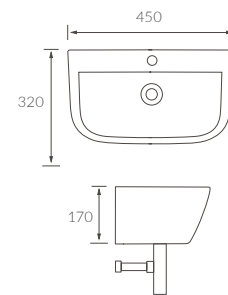

CLOAKROOM BASIN

450 x 320mm