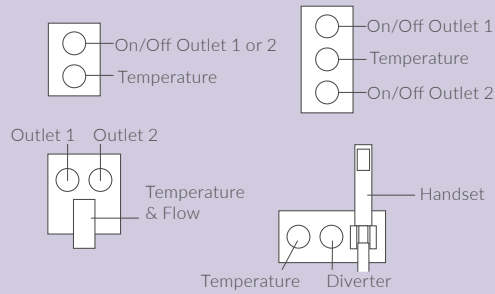

Two outlet

Operate two outlets such as a slide rail kit AND a fixed showerhead independently.

Three outlet

Operates two outlets but gives the option for up to 3 outlet fixtures such as a slide rail kit AND a fixed showerhead AND an overflow bath filler.

RUTMOOR THERMOSTATIC TWIN SHOWER VALVE

Single Outlet	BRIB105836	£232
Two Outlet	BRIB105837	£251

RUTMOOR THERMOSTATIC TRIPLE SHOWER VALVE

Two Outlet	BRIB105842	£249
Three Outlet	BRIB105843	£249

OAKDALE THERMOSTATIC TWIN SHOWER VALVE

Single Outlet	BRIB105839	£232
Two Outlet	BRIB105840	£251