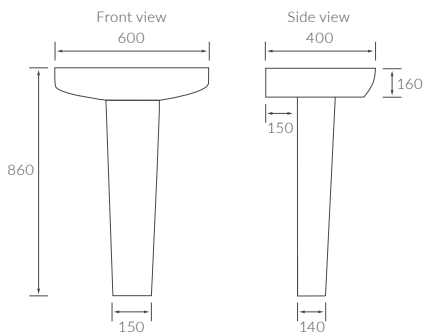

OTAGE

BASIN WITH FULL PEDESTAL

600 x 400mm