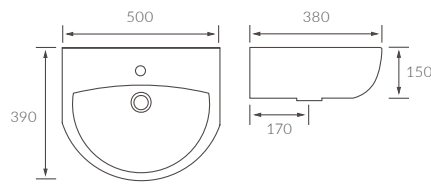

SEMI RECESSED BASIN

500 x 390mm