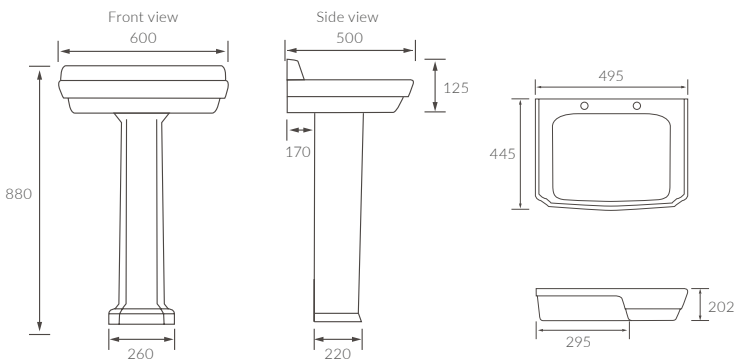

Semi Recessed Basin
495 x 445mm

Basin with Full Pedestal
600 x 500mm