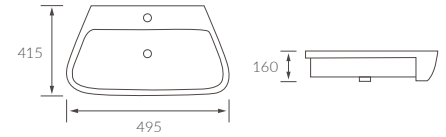

SEMI RECESSED BASIN

495 x 415mm