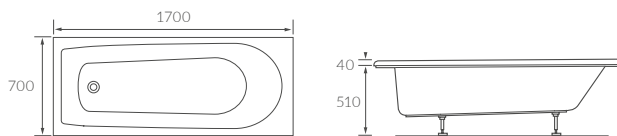

ESK SINGLE END BATH

Capacity 1700 x 750mm 180 litres, 1700 x 800mm - 190 litres,
1800 x 800mm 200 litres

RUSLAND SINGLE END BATH

Capacity 180 litres

EAMONT STEEL SINGLE END BATH

Capacity 1500mm - 131 litres, 1600mm - 142 litres, 1700mm - 162 litres