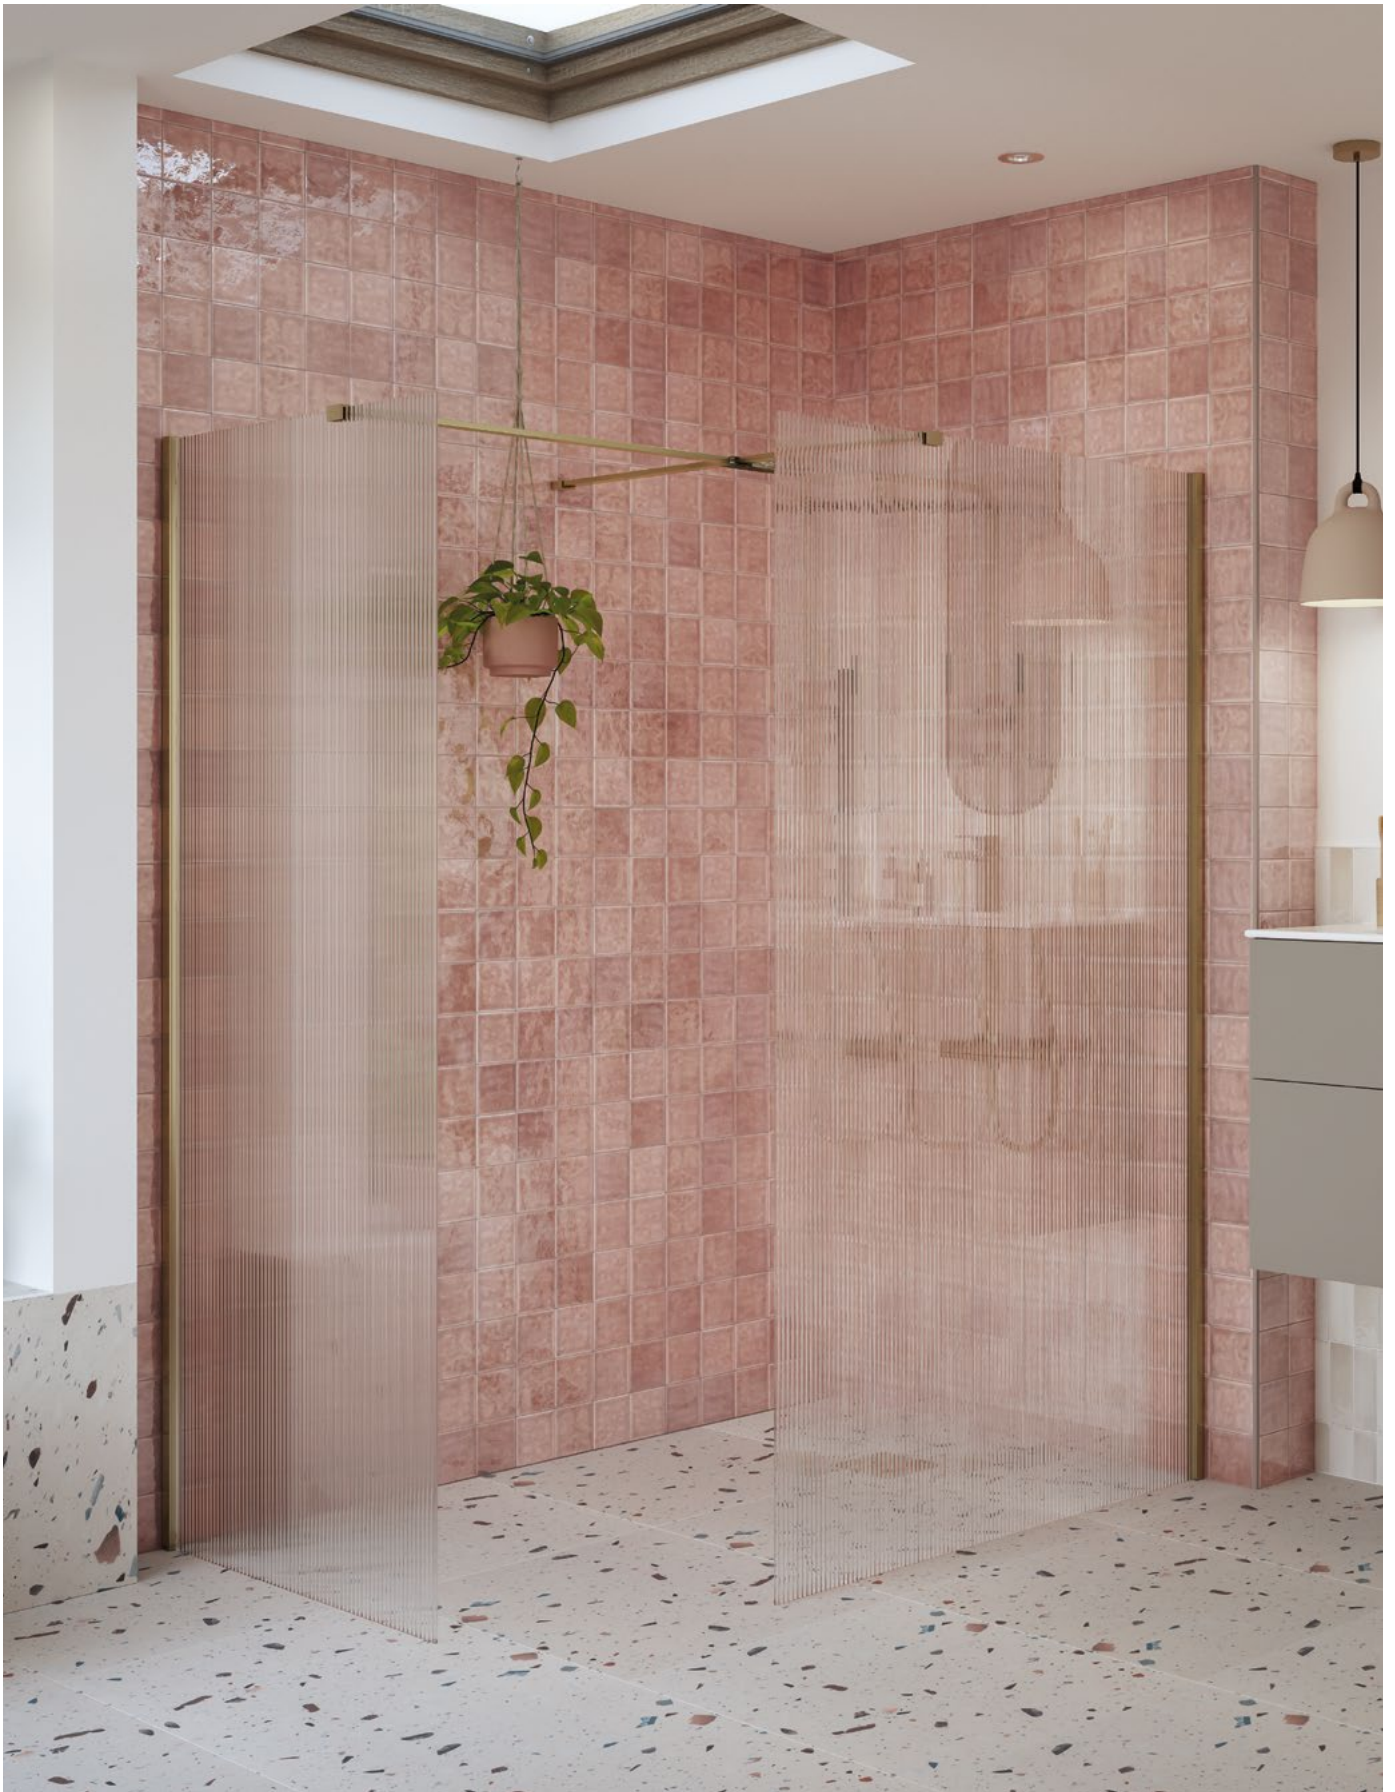

WETROOM
COMPATIBLE

ADJUSTMENT FOR
OUT OF TRUE WALLS

EASY CLEAN
GLASS TREATMENT

APPROVED

5 YEAR GUARANTEE

on all Brushed Brass Enclosures

PURITY 8MM

WETROOM PANELS FLUTED GLASS BRUSHED BRASS PROFILE