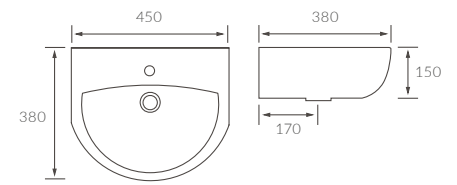

CLOAKROOM BASIN

450 x 380mm