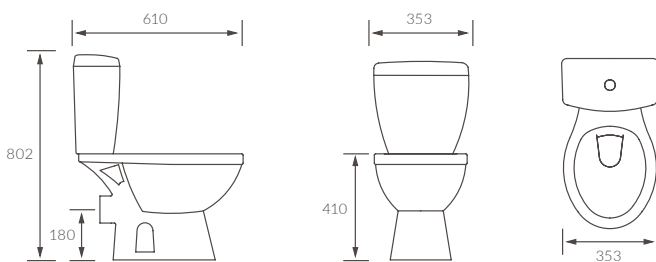

CLOSE COUPLED PAN AND CISTERN

Coupling to soil stack: Straight out, straight down, Left or Right

Distance from soil pipe spigot to wall: 100mm

Cistern inlet position: Left