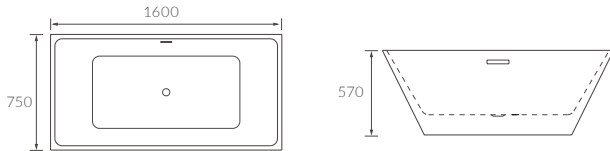

HAWESWATER FLOORSTANDING BATH

Capacity 215 litres