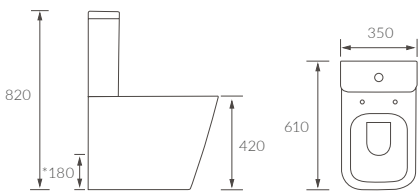

CLOSE COUPLED WC RIMLESS FULLY SHROUDED SHORT PROJECTION

Coupling to soil stack:
Straight out
and straight down
Distance from soil pipe
spigot to wall: 205mm
Cistern inlet position:
Left