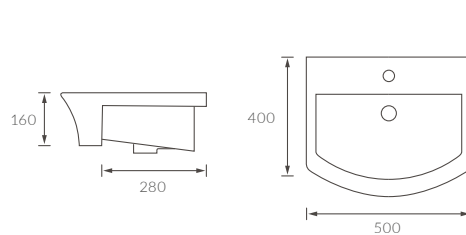

SEMI RECESSED BASIN

500 x 400mm