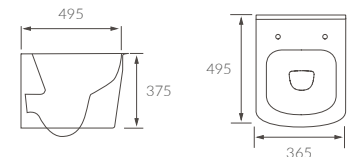

WALL HUNG PAN

Coupling to soil stack: Straight out
Distance from soil pipe spigot to wall: 60mm