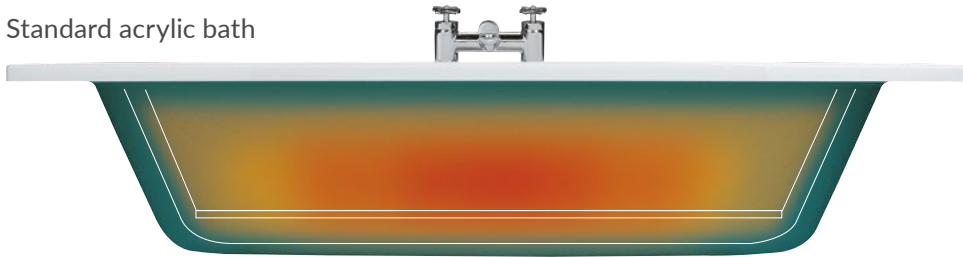

30 YEAR GUARANTEE
on all Supercast® Baths

SUPERCAS® BATHS

What is Supercast®? Strength and beauty combined

Supercast® is a substantial reinforcement process for an acrylic bath.

This reinforcement process results in each bath being incredibly strong and hard-wearing. This gives you the reminiscent assurance of an old cast iron bath with the natural warmth and quality acrylic has.

Acrylic's unique properties make it ideal for manufacturing baths. Acrylic allows itself to be moulded into many shapes giving many possibilities for varied designs, an attribute that enables baths to be manufactured with design and function working in harmony. The natural gloss is cast all the way through the acrylic resulting in a product that is smooth and ever so easy to clean.

The intensive reinforcement processes and final (grey) 'flow coat' jacket to the entire underside of the bath adds strength and insulating properties. This keeps your bath water hotter for longer!

Standard acrylic bath