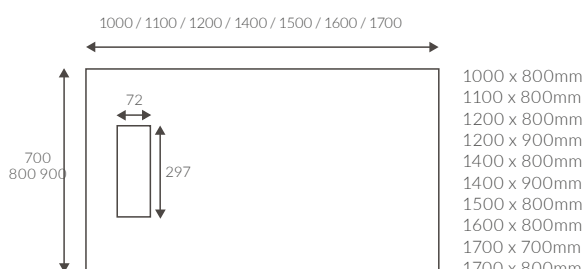

LINEAR TRAYS 25MM HIGH

LINEAR TRAYS

ANTI-SLIP ULTRASLIM TRAYS 25MM HIGH

ANTI-SLIP ULTRASLIM SQUARE TRAYS

ANTI-SLIP ULTRASLIM RECTANGULAR TRAYS

ANTI-SLIP ULTRASLIM QUADRANT TRAYS

ANTI-SLIP ULTRASLIM OFFSET QUADRANT TRAYS