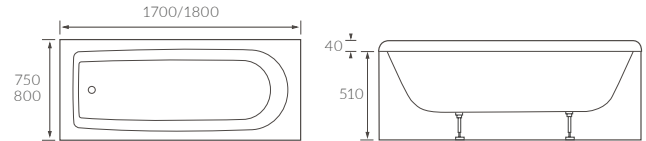

ESK SINGLE END BATH

Capacity 1700 x 750mm 180 litres, 1700 x 800mm - 190 litres,
1800 x 800mm 200 litres

RUSLAND SINGLE END BATH

Capacity 180 litres

EAMONT STEEL SINGLE END BATH

Capacity 1500mm - 131 litres, 1600mm - 142 litres, 1700mm - 162 litres