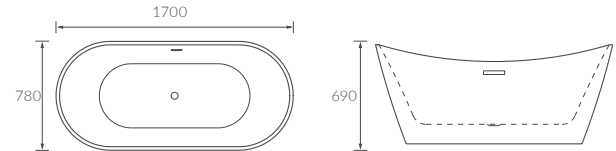

BUTTERMERE FLOORSTANDING BATH

Capacity 245 litres