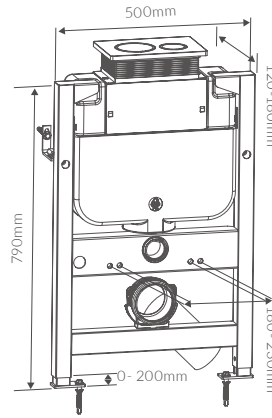

LOW HEIGHT WC FRAME
Incl. Cistern