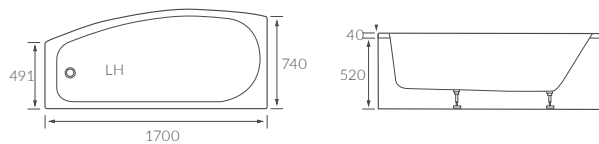

ESK SINGLE END BATH

Capacity 1700 x 750mm 180 litres, 1700 x 800mm - 190 litres,
1800 x 800mm 200 litres

RUSLAND SINGLE END BATH

Capacity 180 litres

EAMONT STEEL SINGLE END BATH

Capacity 1500mm - 131 litres, 1600mm - 142 litres, 1700mm - 162 litres