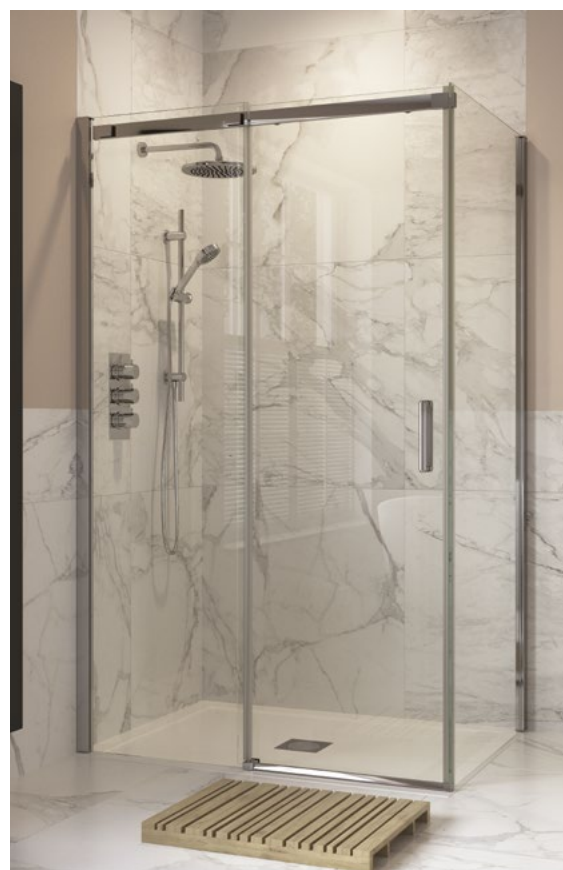

PURITY 8MM

SLIDING DOOR			True wall adjustments (min/max mm)		Door Opening (mm)
			Corner Application	Recess Application	
1000mm	BRIB103386	£492	970 - 990	972 - 992	370
1100mm	BRIB103387	£562	1070 - 1090	1072 - 1092	420
1200mm	BRIB3829	£602	1170 - 1190	1172 - 1192	480
1400mm	BRIB3830	£737	1370 - 1390	1379 - 1392	580
1500mm	BRIB103388	£783	1470 - 1490	1472 - 1492	600
1700mm	BRIB3831	£805	1670 - 1690	1672 - 1692	615

OPTIONAL SIDE PANEL FOR SLIDING DOOR					
700mm	BRIB3833	£307	675 - 695		
760mm	BRIB3834	£289	735 - 755		
800mm	BRIB3835	£327	775 - 795		
900mm	BRIB3836	£347	875 - 895		

WETROOM
COMPATIBLE

ADJUSTMENT FOR
OUT OF TRUE WALLS

EASY CLEAN
GLASS TREATMENT

APPROVED