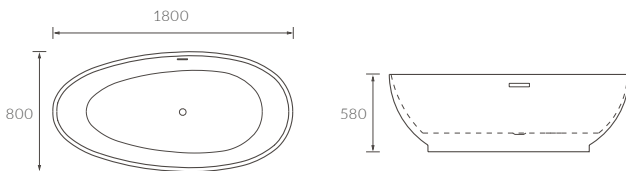

THIRLMERE FLOORSTANDING BATH

Capacity 207 litres