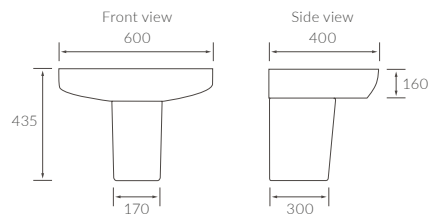

BASIN WITH SEMI PEDESTAL

600 x 400mm