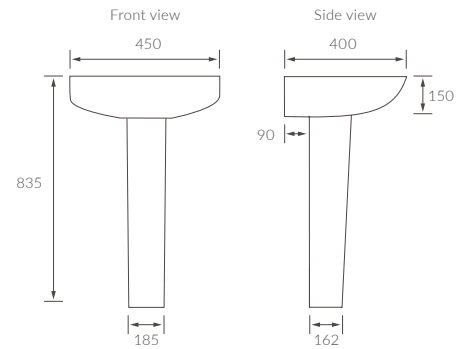

CHEVIOT

BASIN WITH FULL PEDESTAL

550 x 400mm

BASIN WITH SEMI PEDESTAL

550 x 400mm

BASIN WITH FULL PEDESTAL

450 x 400mm

BASIN WITH SEMI PEDESTAL