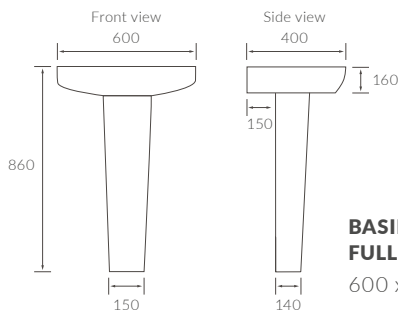

OKIWI

BASIN WITH FULL PEDESTAL
600 x 400mm