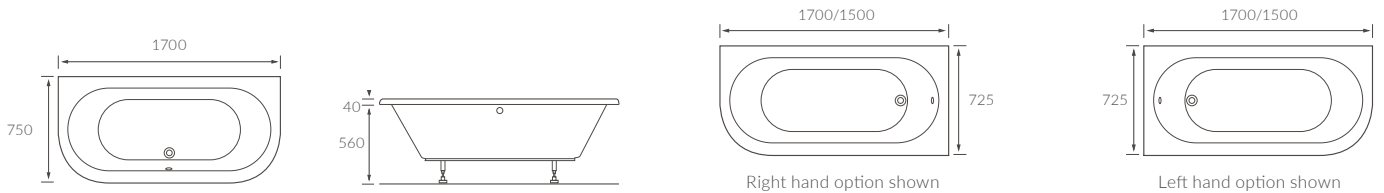

BACK TO WALL BATHS

KENTMERE BACK TO WALL BATH

Capacity 205 litres

SWINDALE BACK TO WALL BATH

Capacity 1695 x 745mm - 195 litres

Capacity 1500 x 745mm - 165 litres