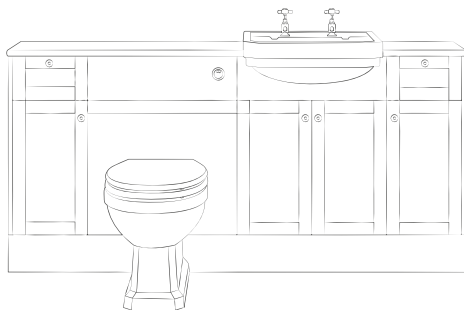

- **68-73** Donato furniture
- **74-79** Sovana furniture
- **80-87** Lucca furniture
- **88-93** Harlow furniture
- **94-95** Worktops for fitted furniture