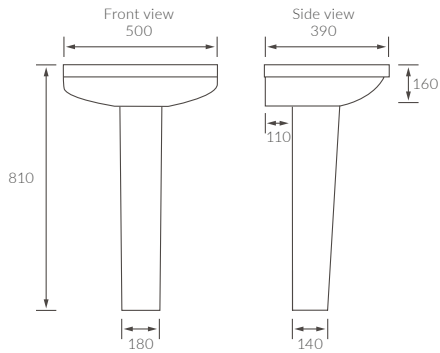

MILFORD

BASIN WITH FULL PEDESTAL
500 x 390mm