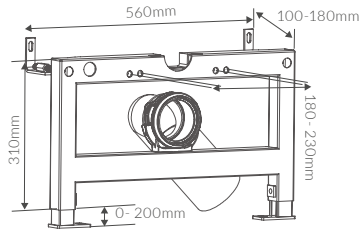

WALL HUNG FRAMES, CONCEALED CISTERNS & FLUSH PLATES

CONCEALED CISTERNS