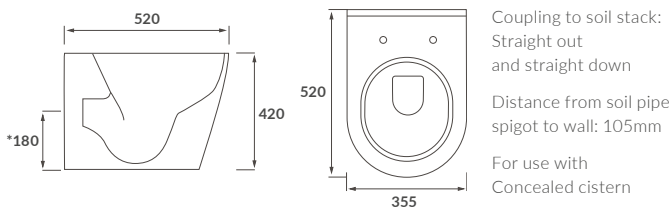

RIMLESS CLOSE COUPLED PAN AND CISTERN OPEN BACK

CLOSE COUPLED PAN AND CISTERN FULLY SHROUDED

RIMLESS BACK TO WALL PAN

RIMLESS BACK TO WALL PAN COMFORT HEIGHT

RIMLESS WALL HUNG PAN

BACK TO WALL PAN

TASMAN

RIMLESS CLOSE COUPLED PAN AND CISTERN FULLY SHROUDED