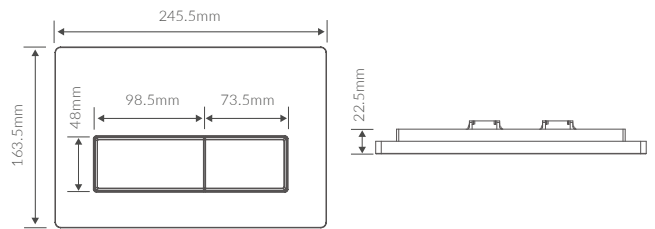

WALL HUNG FRAMES, CONCEALED CISTERNS & FLUSH PLATES

LOW HEIGHT WC FRAME
Height including pipe 762mm

WALL HUNG WC FRAME
Excl. Cistern

LOW HEIGHT WC FRAME
Incl. Cistern

WALL HUNG WC FRAME
Incl. Cistern

ROUND FLUSH PLATE