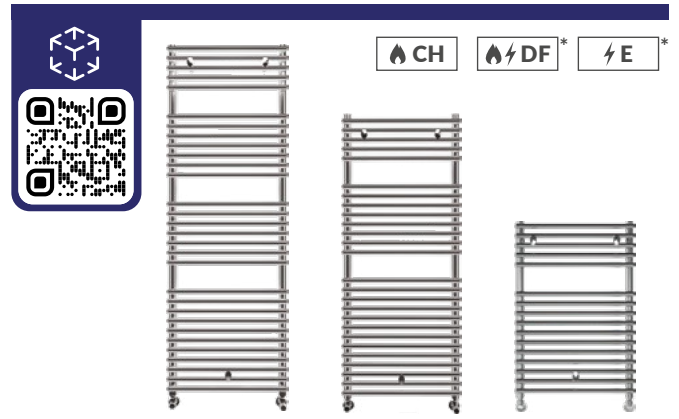

RADIATORS & TOWEL WARMERS

ZUBIA ROUND LADDER

W500 x H730 x D50mm			
Chrome	BTU's: 1167	BRIB108538	£225
Black	BTU's: 1689	BRIB108542	£179
W500 x H1190 x D50mm			
Chrome	BTU's: 1860	BRIB108539	£286
Black	BTU's: 3153	BRIB108543	£209
W500 x H1450 x D50mm			
Chrome	BTU's: 2198	BRIB108540	£332
Black	BTU's: 3153	BRIB108544	£240