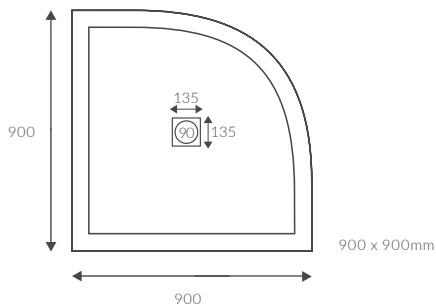

ULTRASLIM QUADRANT TRAY