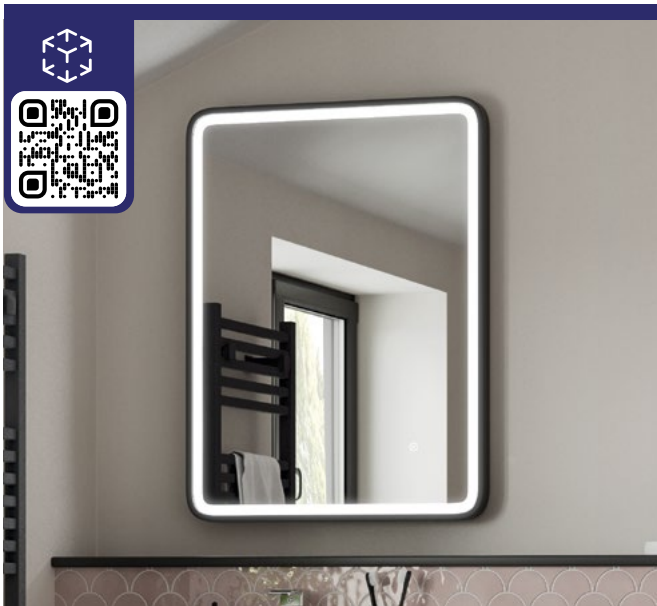

BUGIO RECTANGLE MIRROR
W600 x H800 x D55mm

Matt Black	BRIB106270	£375
Brushed Brass	BRIB109012	£395
Brushed Bronze	BRIB109013	£395

- 30mm front lit LED strip • Touch sensor
- Demister pad • IP44 rated
- Cool to warm lighting (6500k - 3000k)
- 2 year guarantee