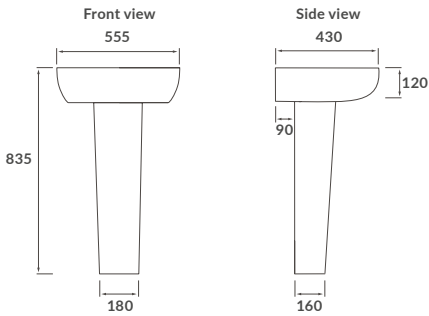

KELSO

BASIN WITH FULL PEDESTAL
555 x 430mm