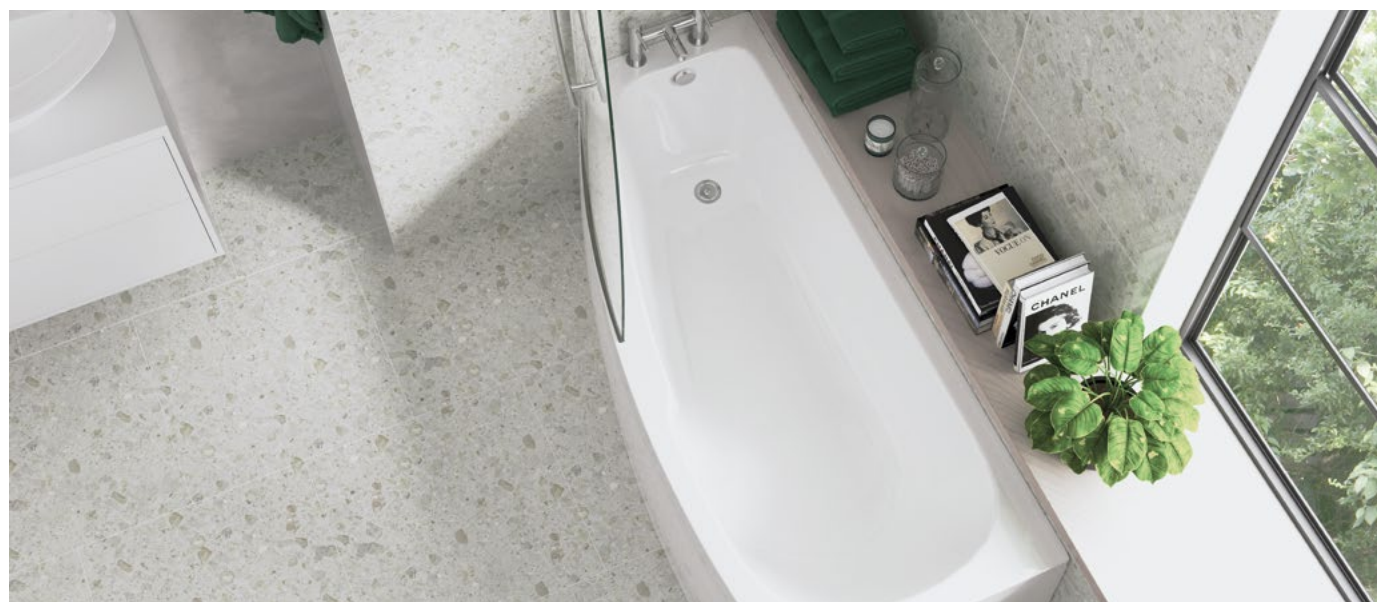

GRISEDALE

SINGLE END BATH

1700 x 740mm (491mm at narrow end. Taps would mount at the narrow end)

Left Hand (Shown)	BRIB105659	£346
Right Hand	BRIB105660	£346

Front panel	BRIB106542	£144
Wide end panel	BRIB106543	£68
Space Saver Bath Screen	BRIB3772	£245

0 tap hole

GRETA

SINGLE END BATH

1700 x 750mm BRIB105667 **£341**

0 tap hole

GRETA SHOWER BATH

Add any bath screen, pages 140 to 143.