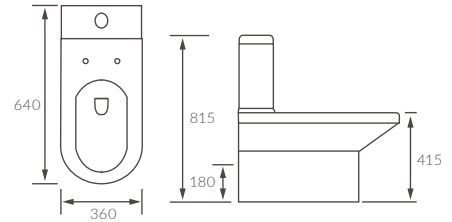

CLOSE COUPLED RIMLESS PAN AND CISTERN FULLY SHROUDED

Coupling to soil stack:
Straight out, straight down
Distance from soil pipe spigot to wall: 180mm
Cistern inlet position: Right