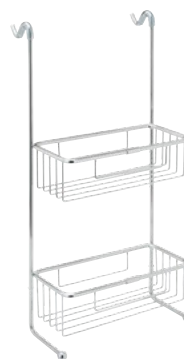

SARIA 2 TIER CADDY

W250 x H540 x D175mm

Chrome BRIB101700 **£235**