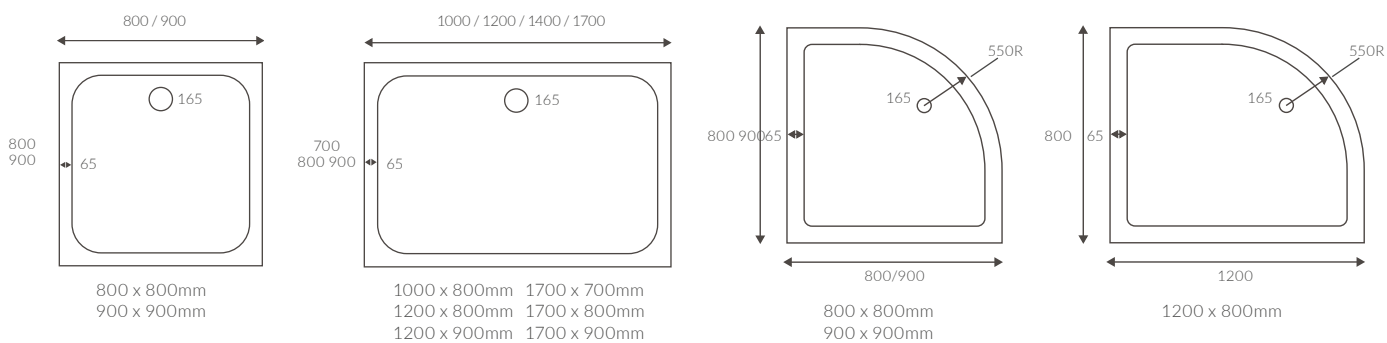

LINEAR TRAYS 25MM HIGH

LINEAR TRAYS

ANTI-SLIP ULTRASLIM TRAYS 25MM HIGH

ANTI-SLIP ULTRASLIM SQUARE TRAYS

ANTI-SLIP ULTRASLIM RECTANGULAR TRAYS

ANTI-SLIP ULTRASLIM QUADRANT TRAYS

ANTI-SLIP ULTRASLIM OFFSET QUADRANT TRAYS