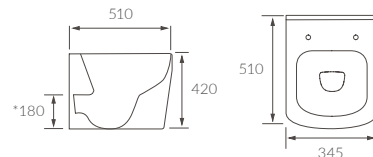

BACK TO WALL PAN SHORT PROJECTION

Back to Wall Pan Coupling to soil stack:
Straight out and straight down
Distance from soil pipe spigot to wall: 105mm
For use with concealed cistern