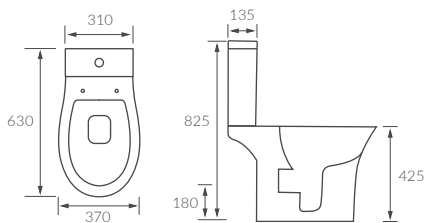

BENMORE

CLOSE COUPLED PAN AND CISTERN

Open back
Coupling to soil stack:
Straight out and straight down
Distance from soil pipe spigot to wall: 194mm
Cistern inlet position: Right