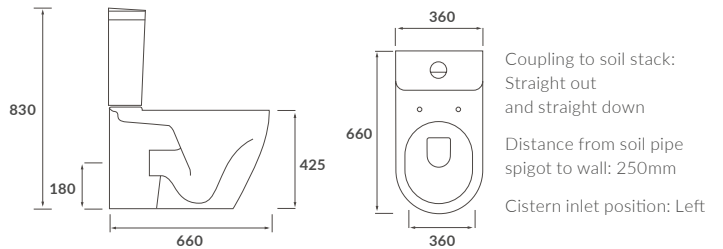

RIMLESS CLOSE COUPLED PAN AND CISTERN OPEN BACK

CLOSE COUPLED PAN AND CISTERN FULLY SHROUDED

RIMLESS BACK TO WALL PAN

RIMLESS BACK TO WALL PAN COMFORT HEIGHT

RIMLESS WALL HUNG PAN

BACK TO WALL PAN

TASMAN

RIMLESS CLOSE COUPLED PAN AND CISTERN FULLY SHROUDED