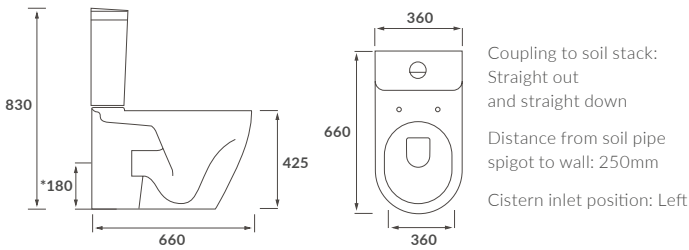

BASIN WITH SEMI PEDESTAL
555 x 430mm

RIMLESS CLOSE COUPLED PAN AND CISTERN FULLY SHROUDED