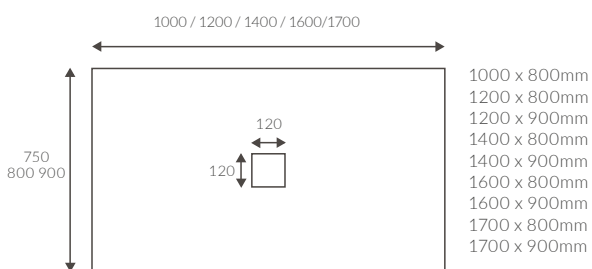

SLATE GREY TRAYS 25MM HIGH

RECTANGULAR TRAYS