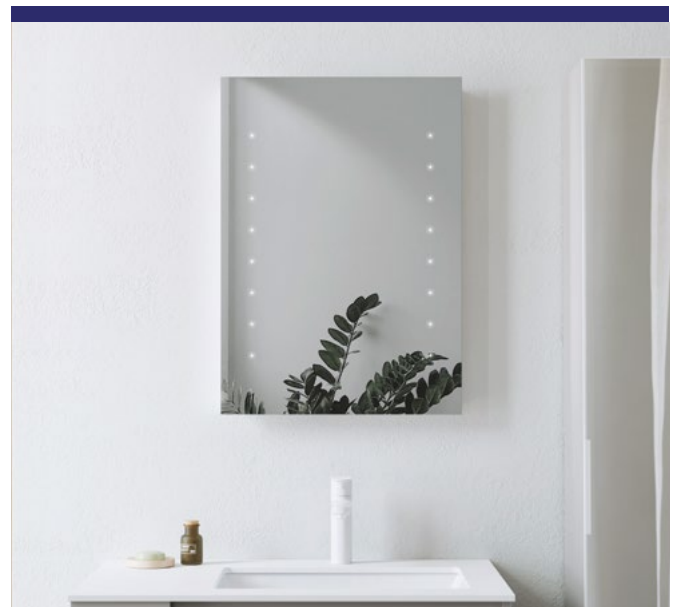

TAVIRA LED BATTERY OPERATED MIRROR

W400 x H600 x D45mm	BRIB106248	£165
W500 x H700 x D45mm	BRIB106249	£195

- Front lit with LED lights • Pull out lower battery compartment
- IP44 rated • Cool lighting (6500k)
- Battery operated and easy to fit 8 x AA batteries required (not included) • Rocker switch at base