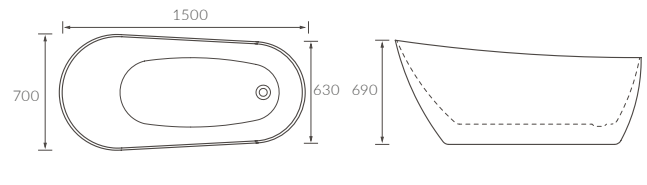

BLEABERRY SKIRTED BATH

Capacity 180 litres

HAWESWATER FLOORSTANDING BATH

Capacity 215 litres

BUTTERMERE FLOORSTANDING BATH

Capacity 245 litres

ELTERWATER FLOORSTANDING BATH

Capacity - 142 litres