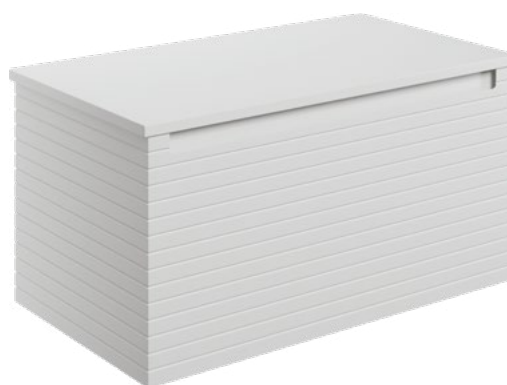

CHOOSE A WASHBOWL (PAGE 67)

WALL HUNG 600MM 1 DRAWER BASIN UNIT & TOP

W600 x H413 x D460mm

Matt Cotton	BRIB106928	£735	<i>Includes colour matched worktop</i>
Matt Mineral Grey	BRIB106933	£735	
Matt Willow Green	BRIB106938	£735	

CHOOSE A WASHBOWL (PAGE 67)

WALL HUNG 800MM 1 DRAWER BASIN UNIT & TOP

W800 x H413 x D460mm

Matt Cotton	BRIB106930	£870	<i>Includes colour matched worktop</i>
Matt Mineral Grey	BRIB106935	£870	
Matt Willow Green	BRIB106940	£870