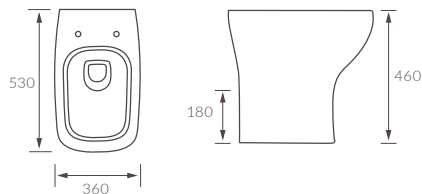

BTW RIMLESS & COMFORT HEIGHT PAN

Coupling to soil stack: Straight out and straight down

Distance from soil pipe spigot to wall: 30mm

For use with concealed cistern