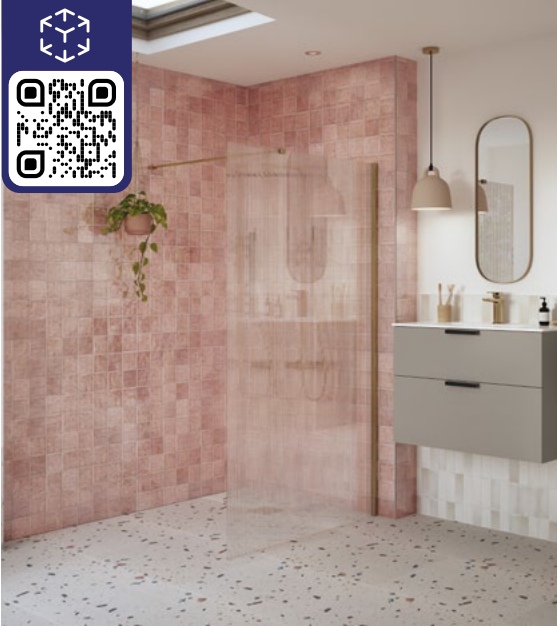

5 YEAR GUARANTEE
on all Brushed Bronze Enclosures

PURITY 8MM

WETROOM PANELS FLUTED GLASS BRUSHED BRONZE PROFILE

True wall adjustments
(min/max mm)

800mm	BRIB108962	£400	780 - 800
900mm	BRIB108963	£430	880 - 900
1000mm	BRIB108964	£455	980 - 1000
1200mm	BRIB108965	£500	1180 - 1200

Includes bracing kit.
Does not include optional side or splash panel.

OPTIONAL SIDE PANEL (Includes T-Piece and support bar)

800mm	BRIB108967	£400	780 - 800
900mm	BRIB108968	£430	880 - 900

PURITY 8MM

WETROOM PANELS CLEAR GLASS BRUSHED BRONZE PROFILE

True wall adjustments
(min/max mm)

500mm	BRIB108945	£235	480 - 500
700mm	BRIB108946	£240	680 - 700
760mm	BRIB108947	£247	740 - 760
800mm	BRIB108948	£250	780 - 800
900mm	BRIB108949	£260	880 - 900
1000mm	BRIB108950	£280	980 - 1000
1100mm	BRIB108951	£300	1080 - 1100
1200mm	BRIB108952	£320	1180 - 1200
1400mm	BRIB108953	£360	1380 - 1400

Includes bracing kit.
Does not include optional side or splash panel.

OPTIONAL SIDE PANEL (Includes T-Piece and support bar)

500mm	BRIB108955	£250	480 - 500
700mm	BRIB108956	£255	680 - 700
760mm	BRIB108957	£260	740 - 760
800mm	BRIB108958	£265	780 - 800
900mm	BRIB108959	£275	880 - 900

PURITY 8MM

OPTIONAL WETROOM 8MM SPLASH PANEL[†] BRUSHED BRONZE

300mm	BRIB108960	£199

Designed to control splashing in your bathroom.
Clear glass only, not compatible with our fluted glass panels.