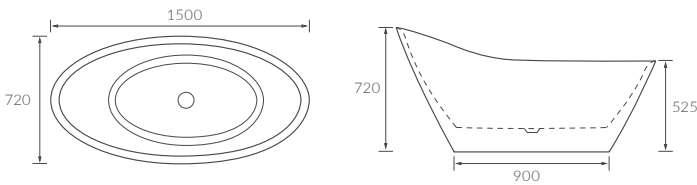

BLEABERRY SKIRTED BATH

Capacity 180 litres

HAWESWATER FLOORSTANDING BATH

Capacity 215 litres

BUTTERMERE FLOORSTANDING BATH

Capacity 245 litres

ELTERWATER FLOORSTANDING BATH

Capacity - 142 litres