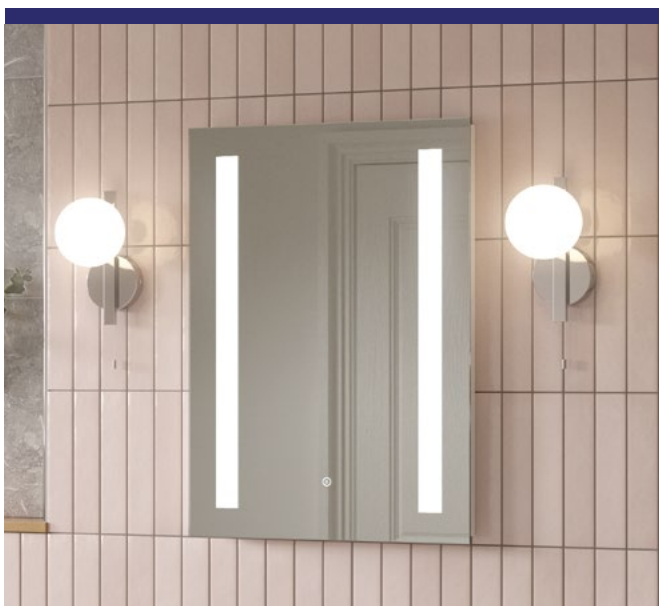

NISA RECTANGLE MIRROR

W500 x H700 x D45mm

BRIB106293

£270

W600 x H800 x D45mm

BRIB106294

£325

- Front curved LED strip • Rotatable
- Charging socket • Touch sensor
- Demister pad • IP44 rated
- Cool to warm lighting (6500k - 3000k)
- 2 year guarantee