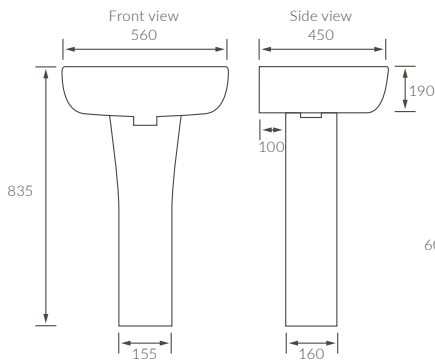

TEKAPO

BASIN WITH FULL PEDESTAL

560 x 450mm