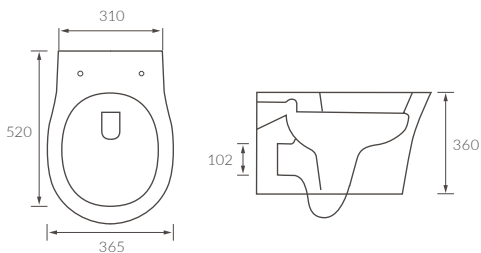

WALL HUNG PAN

Coupling to soil stack: Straight out and straight down
Distance from soil pipe spigot to wall: 75mm
For use with concealed cistern