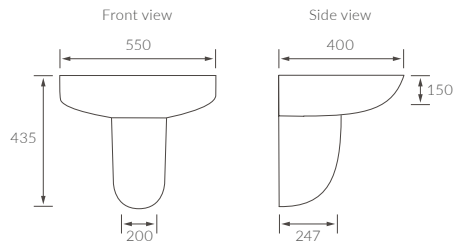

CHEVIOT

BASIN WITH FULL PEDESTAL

550 x 400mm

BASIN WITH SEMI PEDESTAL

550 x 400mm

BASIN WITH FULL PEDESTAL

450 x 400mm

BASIN WITH SEMI PEDESTAL