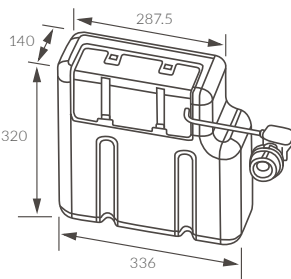

CONCEALED CISTERNS

CONCEALED CISTERN - SIDE INLET