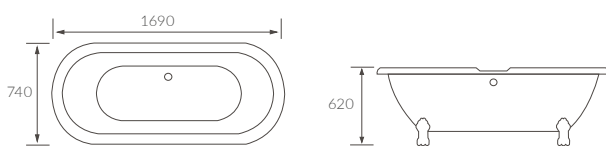

BOWSCALE DOUBLE END BATH

Capacity 170 litres