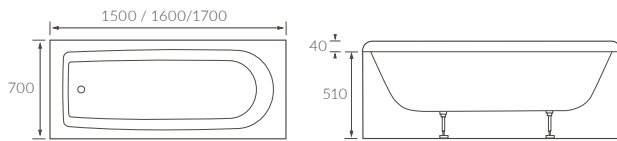

ESK SINGLE END BATH

Capacity 1500 x 700mm - 160 litres, 1600 x 700mm - 170 litres,
1700 x 700mm - 180 litres