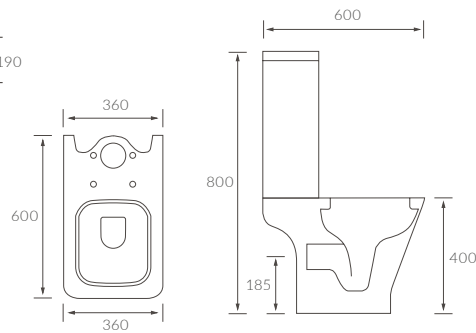

SEMI RECESSED BASIN

500 x 400mm

TEKAPO

BASIN WITH FULL PEDESTAL

560 x 450mm

CLOSE COUPLED PAN AND CISTERN

Open back

Coupling to soil stack:
Straight out and straight down