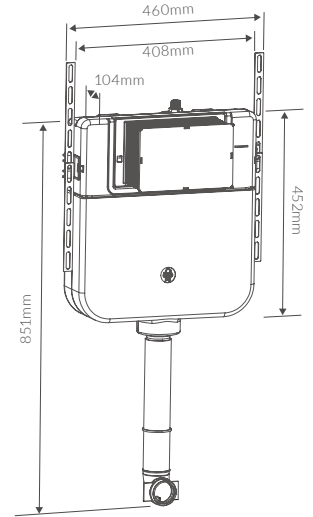

WALL HUNG FRAMES, CONCEALED CISTERNS & FLUSH PLATES

LOW HEIGHT WC FRAME
Height including pipe 762mm

WALL HUNG WC FRAME
Excl. Cistern

LOW HEIGHT WC FRAME
Incl. Cistern

WALL HUNG WC FRAME
Incl. Cistern

ROUND FLUSH PLATE