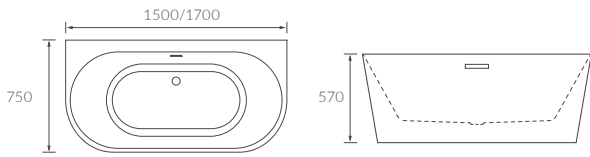

FREESTANDING BATHS

DEVOKE FLOORSTANDING BATH

capacity 1550mm - 187 litres / capacity 1700mm - 210 litres