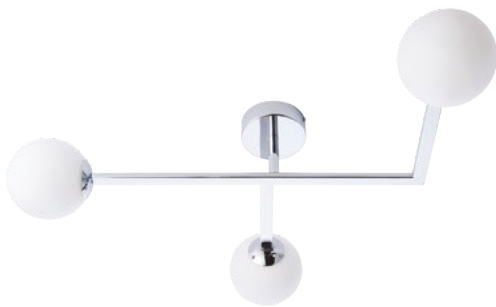

EBRO CHROME CEILING LIGHT

Chrome Ceiling Light BRIB106305 **£175**

- Polished chrome with matt white glass shades
- Semi flush design
- Dimmable
- IP44 suitable for use in bathroom zone 2
- Perfect for use with G9 LED lamps (not included)

EBRO CHROME WALL LIGHT

Chrome Wall Light BRIB106306 **£75**

- Polished chrome with matt white glass shades
- Semi flush design
- Easy reach on/off pull cord switch
- Dimmable
- IP44 suitable for use in bathroom zone 2
- Perfect for use with G9 LED BRIB106320 lamps (not included)