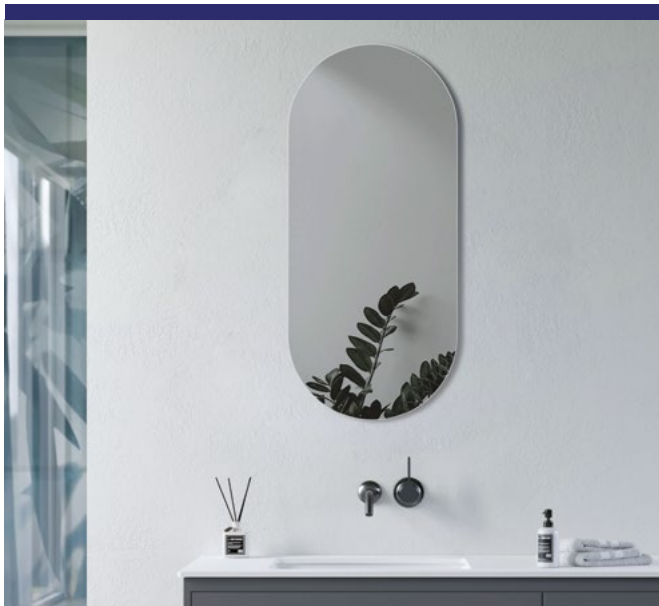

2 YEAR GUARANTEE

on all mirrors

CUBA OBLONG MIRROR

W400 x H800 x D10mm

BRIB106291

£85

- 5mm plain mirrored glass
- Rotatable

CUBA RECTANGLE MIRROR