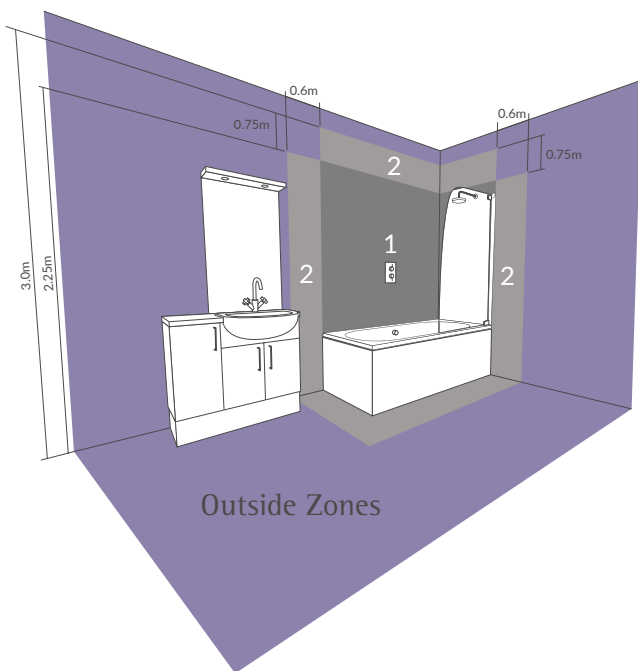

SHOWER WATER SYSTEMS

There are a few different types of water systems in homes in the UK. We can usually make some assumptions about the sort of water pressure each will give.

Gravity Fed System

This is usually a tank in the loft space or inside an airing cupboard. A basic guide to establish how much pressure it will deliver is how high the tank is above the tap or shower. If the tank is 2 metres above the level of the tap or shower, the water pressure will be 0.2 bar. If it is 5 metres, the water pressure will be 0.5 bar. Generally this type of system is low pressure however you can increase the pressure by installing a pump. It is recommended to seek advice from a qualified engineer or manufacturer before choosing your pump as these vary in performance.

MIRRORS & LIGHTING

Combination Boilers

These are high pressure systems and are usually set to operate between 0.8 to 1.5 bar. Minimum and maximum pressure can be checked with the manufacturer however most boilers have a gauge to show what pressure it is operating at. Combination boilers have an integrated pump so if the water pressure is too low for your required application, adding another pump can damage the boiler.

Sealed/unvented Systems

These are modern systems. If you have a hot water tank, but you don't have a cold water tank (cistern) in your loft or garage, this is an unvented high pressure system. They are quite uncommon as they are more expensive however they can usually deliver around 3.0 bar of water pressure.

Zone 1

Electrical fittings in this zone require a separate extra low voltage and a minimum rating of IP65 (splash-proof).

Zone 2

Electrical fittings in this zone require a minimum rating of IP44 (splash-proof).

Outside Zones

Electrical fittings in this zone require no IP rating (unless cleaned by water jets).