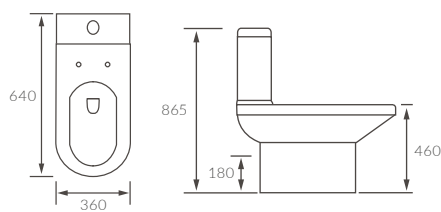

CLOSE COUPLED RIMLESS PAN AND CISTERN COMFORT HEIGHT

Coupling to soil stack:
Straight out, straight down, Left or Right
Distance from soil pipe spigot to wall: 150mm
Cistern inlet position: Right