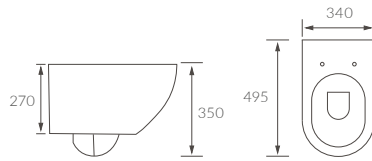

RIMLESS WALL HUNG PAN

Coupling to soil stack: Straight out and straight down
Distance from soil pipe spigot to wall: 105mm
For use with Concealed cistern