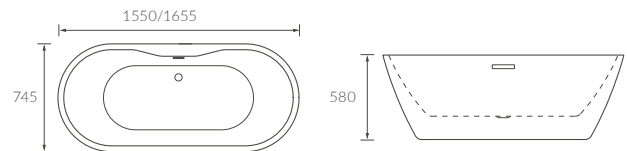

GREENDALE FLOORSTANDING BATH

Capacity 1550 x 745 x 580mm - 200 litres
Capacity 1655 x 745 x 580mm - 220 litres