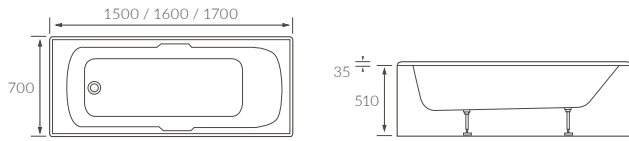

SINGLE END BATHS

ULLSWATER SINGLE END BATH

Capacity 1500mm - 160 litres, 1600mm - 170 litres, 1700mm - 190 litres