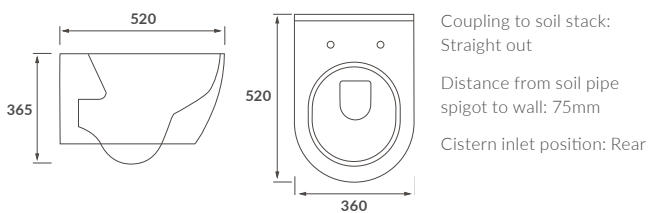

RIMLESS CLOSE COUPLED PAN AND CISTERN OPEN BACK

CLOSE COUPLED PAN AND CISTERN FULLY SHROUDED

RIMLESS BACK TO WALL PAN

RIMLESS BACK TO WALL PAN COMFORT HEIGHT

RIMLESS WALL HUNG PAN

BACK TO WALL PAN

TASMAN

RIMLESS CLOSE COUPLED PAN AND CISTERN FULLY SHROUDED