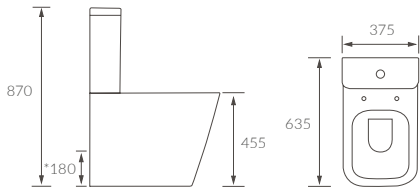

CLOSE COUPLED WC RIMLESS COMFORT HEIGHT FULLY SHROUDED

Coupling to soil stack:
Straight out
and straight down
Distance from soil pipe
spigot to wall: 205mm
Cistern inlet position:
Left