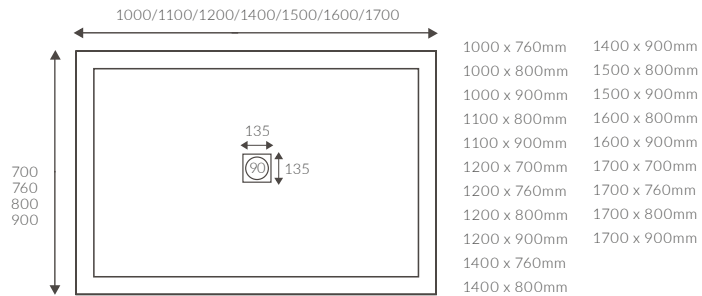

ULTRASLIM RECTANGULAR TRAYS

- 1000 x 760mm
- 1000 x 800mm
- 1000 x 900mm
- 1100 x 800mm
- 1100 x 900mm
- 1200 x 760mm
- 1200 x 800mm
- 1200 x 900mm
- 1400 x 760mm
- 1400 x 800mm
- 1400 x 900mm
- 1500 x 800mm
- 1500 x 900mm
- 1600 x 800mm
- 1600 x 900mm
- 1700 x 760mm
- 1700 x 800mm
- 1700 x 900mm