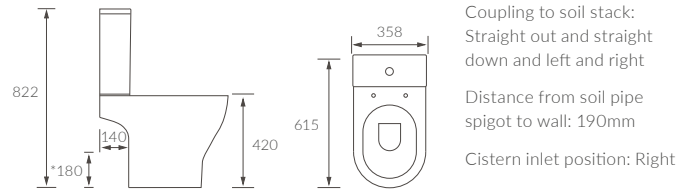

RIMLESS CLOSE COUPLED PAN AND CISTERN OPEN BACK

CLOSE COUPLED PAN AND CISTERN FULLY SHROUDED

RIMLESS BACK TO WALL PAN

RIMLESS BACK TO WALL PAN COMFORT HEIGHT

RIMLESS WALL HUNG PAN

BACK TO WALL PAN

TASMAN

RIMLESS CLOSE COUPLED PAN AND CISTERN FULLY SHROUDED