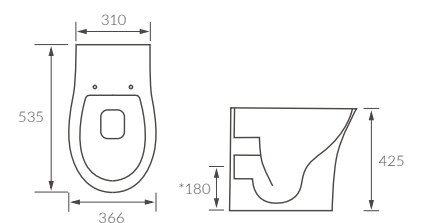

BACK TO WALL PAN

Coupling to soil stack:
Straight out and straight down
Distance from soil pipe spigot to wall: 105mm
For use with concealed cistern