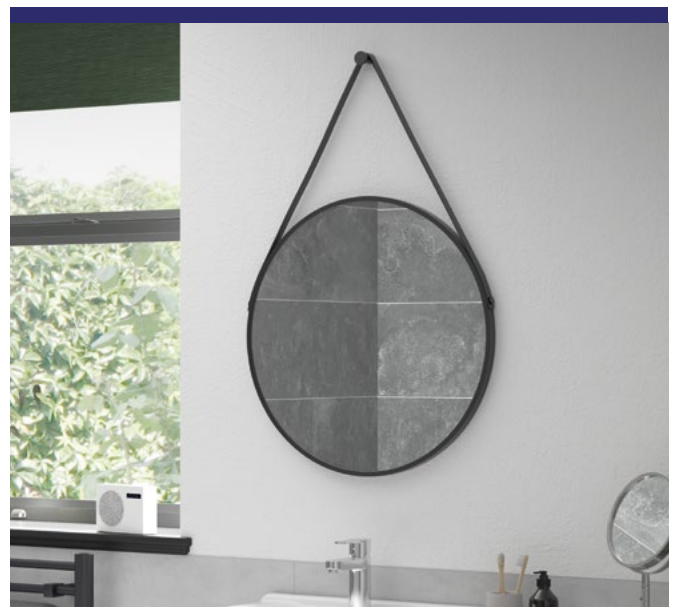

BERLENGA ROUND MIRROR

Matt Black

Dia 500mm

H989 (inc. strap) x D32mm

BRIB106271

£215

- Matt black coated aluminium frame with leather effect black strap and black hanging hook
- 2 year guarantee