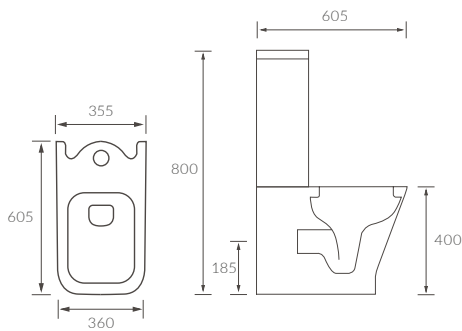

CLOSE COUPLED PAN AND CISTERN

Fully Shrouded

Coupling to soil stack:
Straight out and straight down

Distance from soil pipe spigot to wall: 164mm

Cistern inlet position: Left