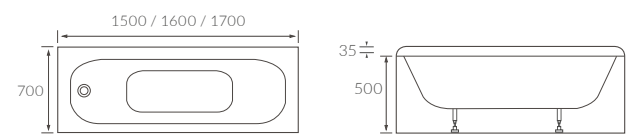

ESK SINGLE END BATH

Capacity 1700 x 750mm 180 litres, 1700 x 800mm - 190 litres,
1800 x 800mm 200 litres

RUSLAND SINGLE END BATH

Capacity 180 litres

EAMONT STEEL SINGLE END BATH

Capacity 1500mm - 131 litres, 1600mm - 142 litres, 1700mm - 162 litres