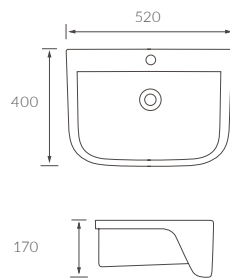

SEMI RECESSED BASIN

520 x 400mm