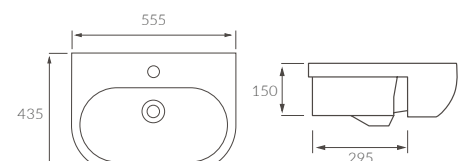

SEMI RECESSED BASIN

555 x 435mm