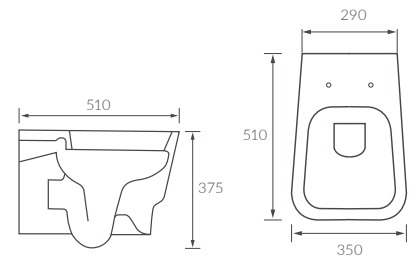

WALL HUNG PAN

Coupling to soil stack: Straight out and straight down
Distance from soil pipe spigot to wall: 85mm
For use with concealed cistern