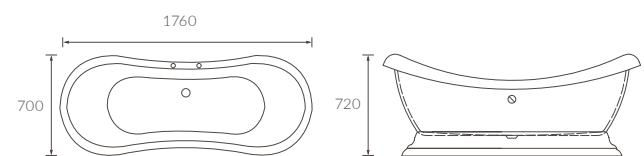

GRASMERE FLOORSTANDING BATH

Capacity 175 litres