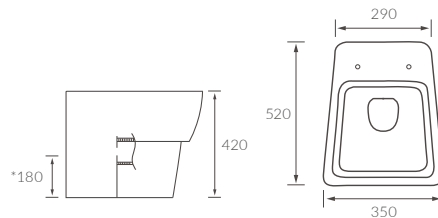

BACK TO WALL PAN

Coupling to soil stack: Straight out and straight down
Distance from soil pipe spigot to wall: 25mm
For use with concealed cistern
Not compatible with Ravi WC unit