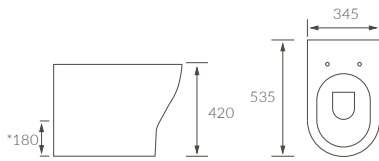

RIMLESS BACK TO WALL PAN

Coupling to soil stack: Straight out and straight down
Distance from soil pipe spigot to wall: 105mm
For use with Concealed cistern